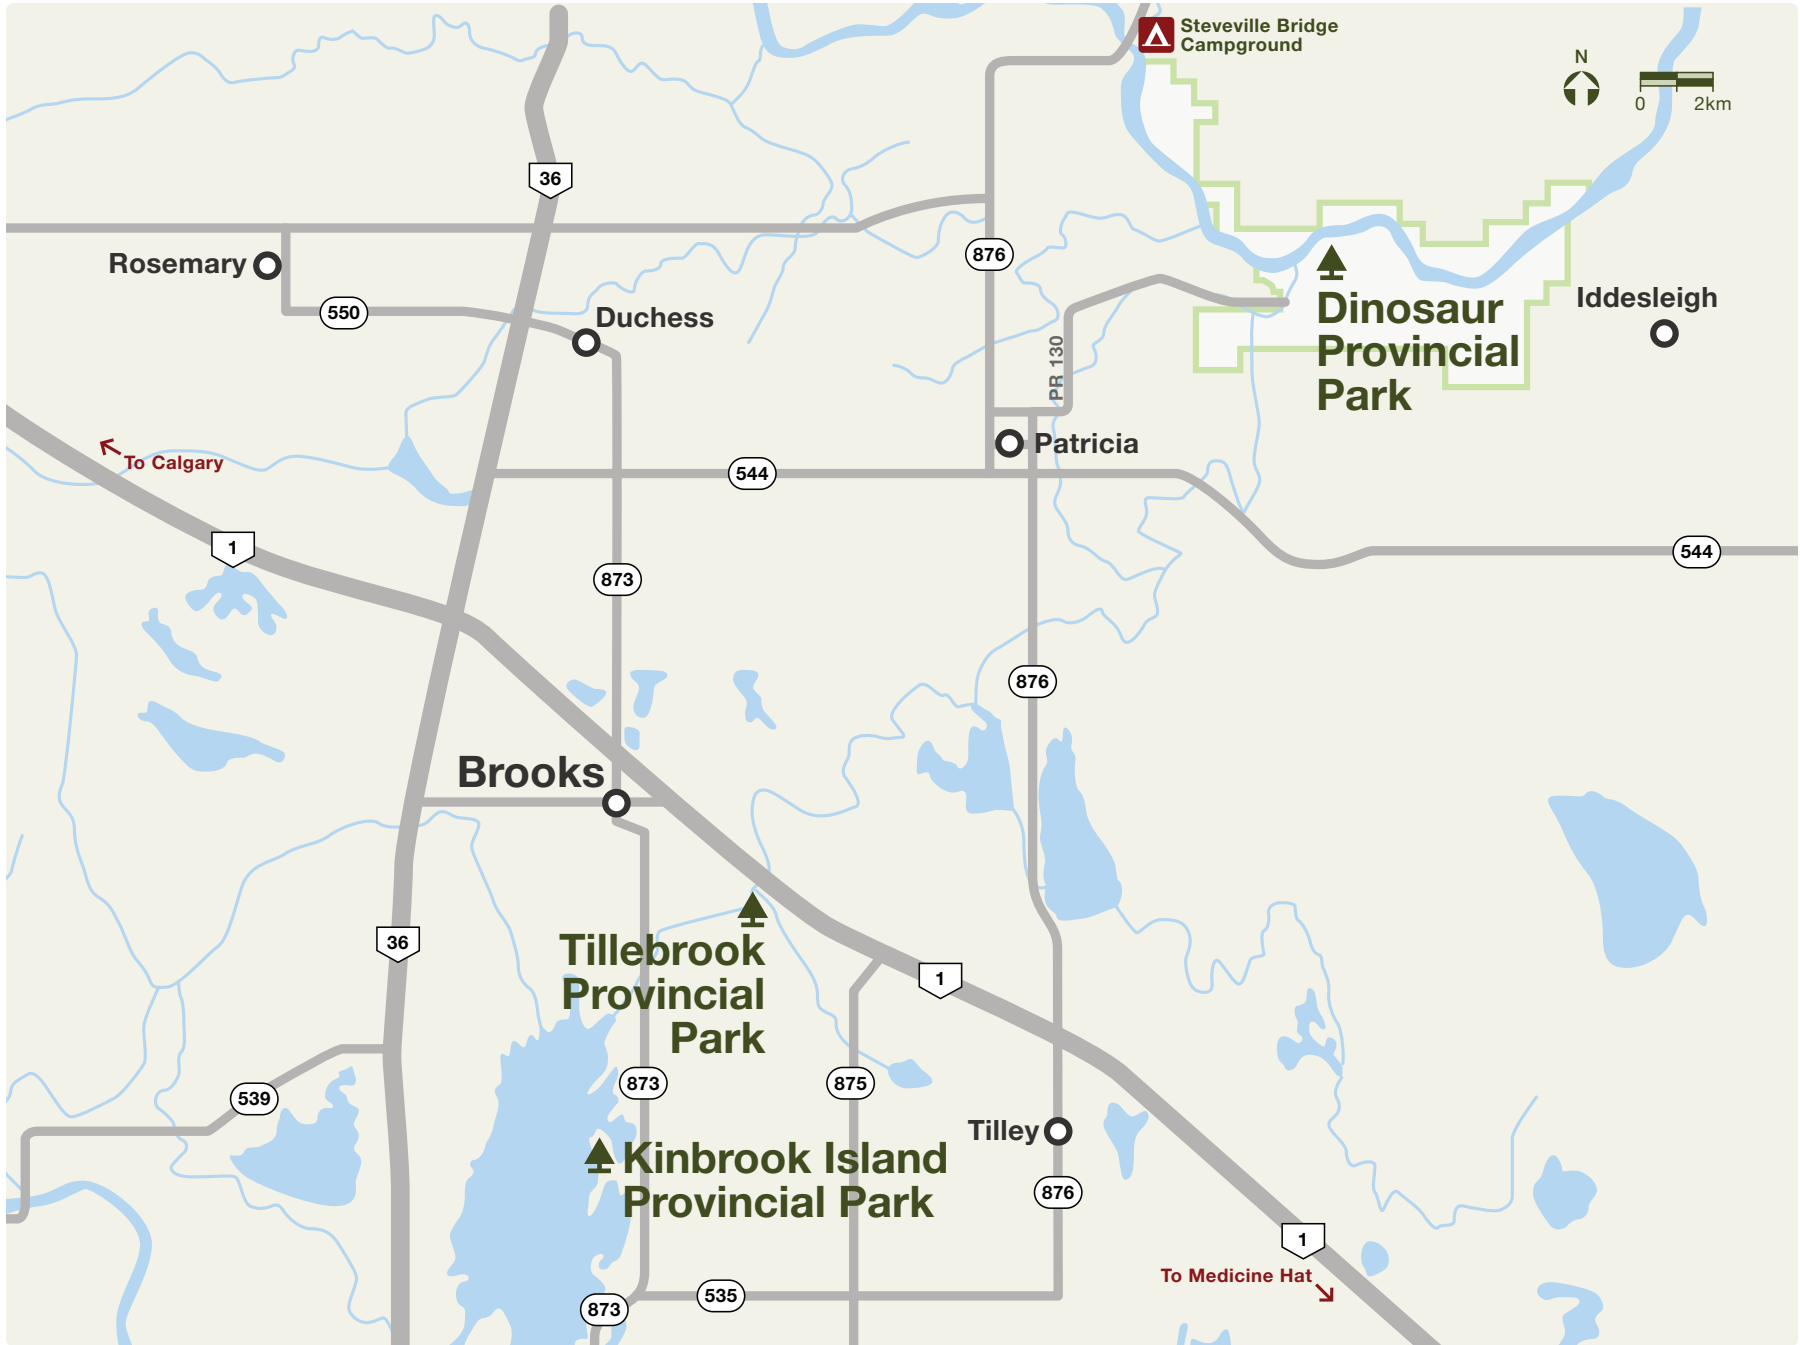

Steveville Bridge Dinosaur Provincial Park

Brooks and Region Map