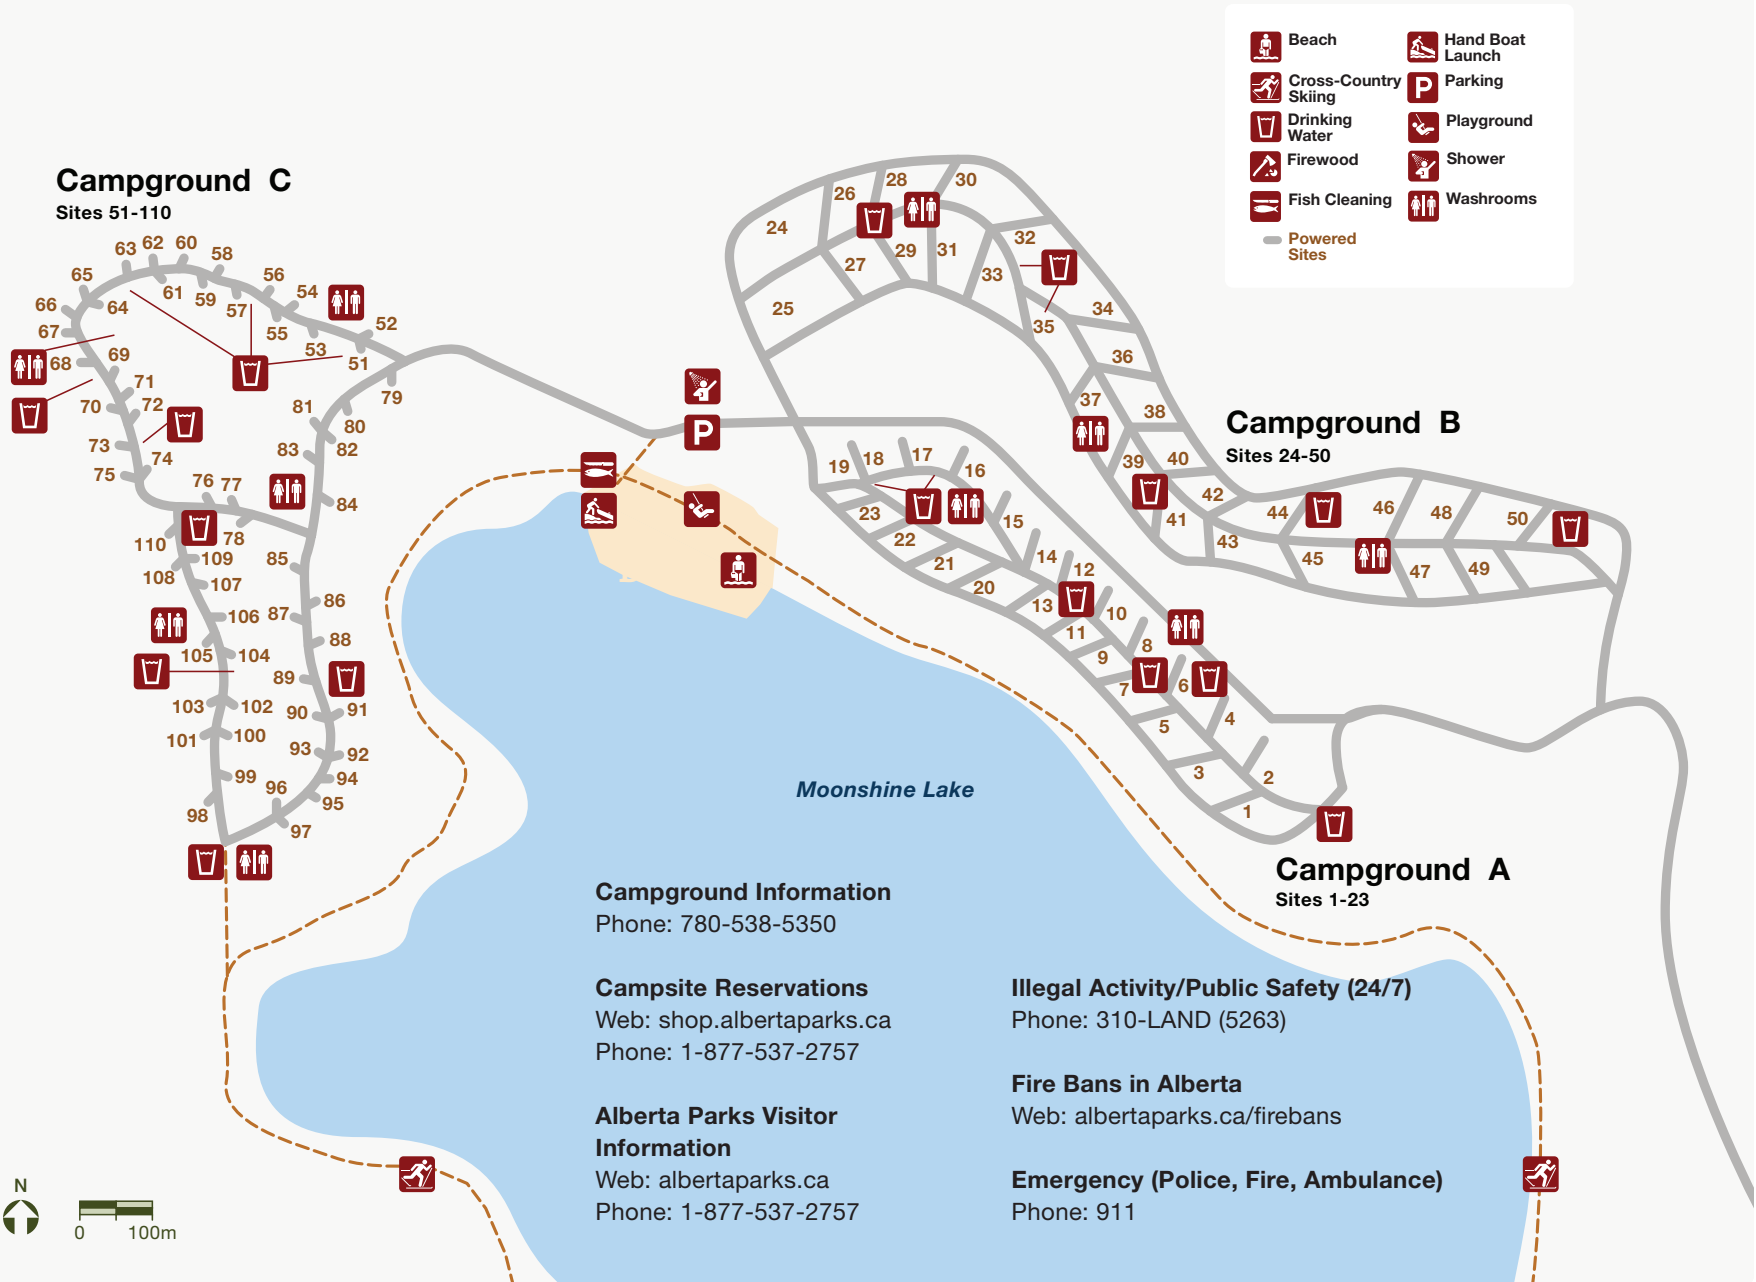

Campground C Sites 51-110

Campground B Sites 24-50

Campground A Sites 1-23

Moonshine Lake

Day Use Area

Group Use Area

To Secondary Hwy 725 →

Park Entrance

- | | | | |
|--|----------------------|--|--------------------|
| | Baseball | | Hand Boat Launch |
| | Beach | | Information |
| | Boat Launch | | Parking |
| | Camping Area | | Picnic Shelter |
| | Cross-Country Skiing | | Playground |
| | Drinking Water | | Registration |
| | Dump Station | | Shower |
| | Firewood | | Unisex Change Room |
| | Fish Cleaning | | Washrooms |