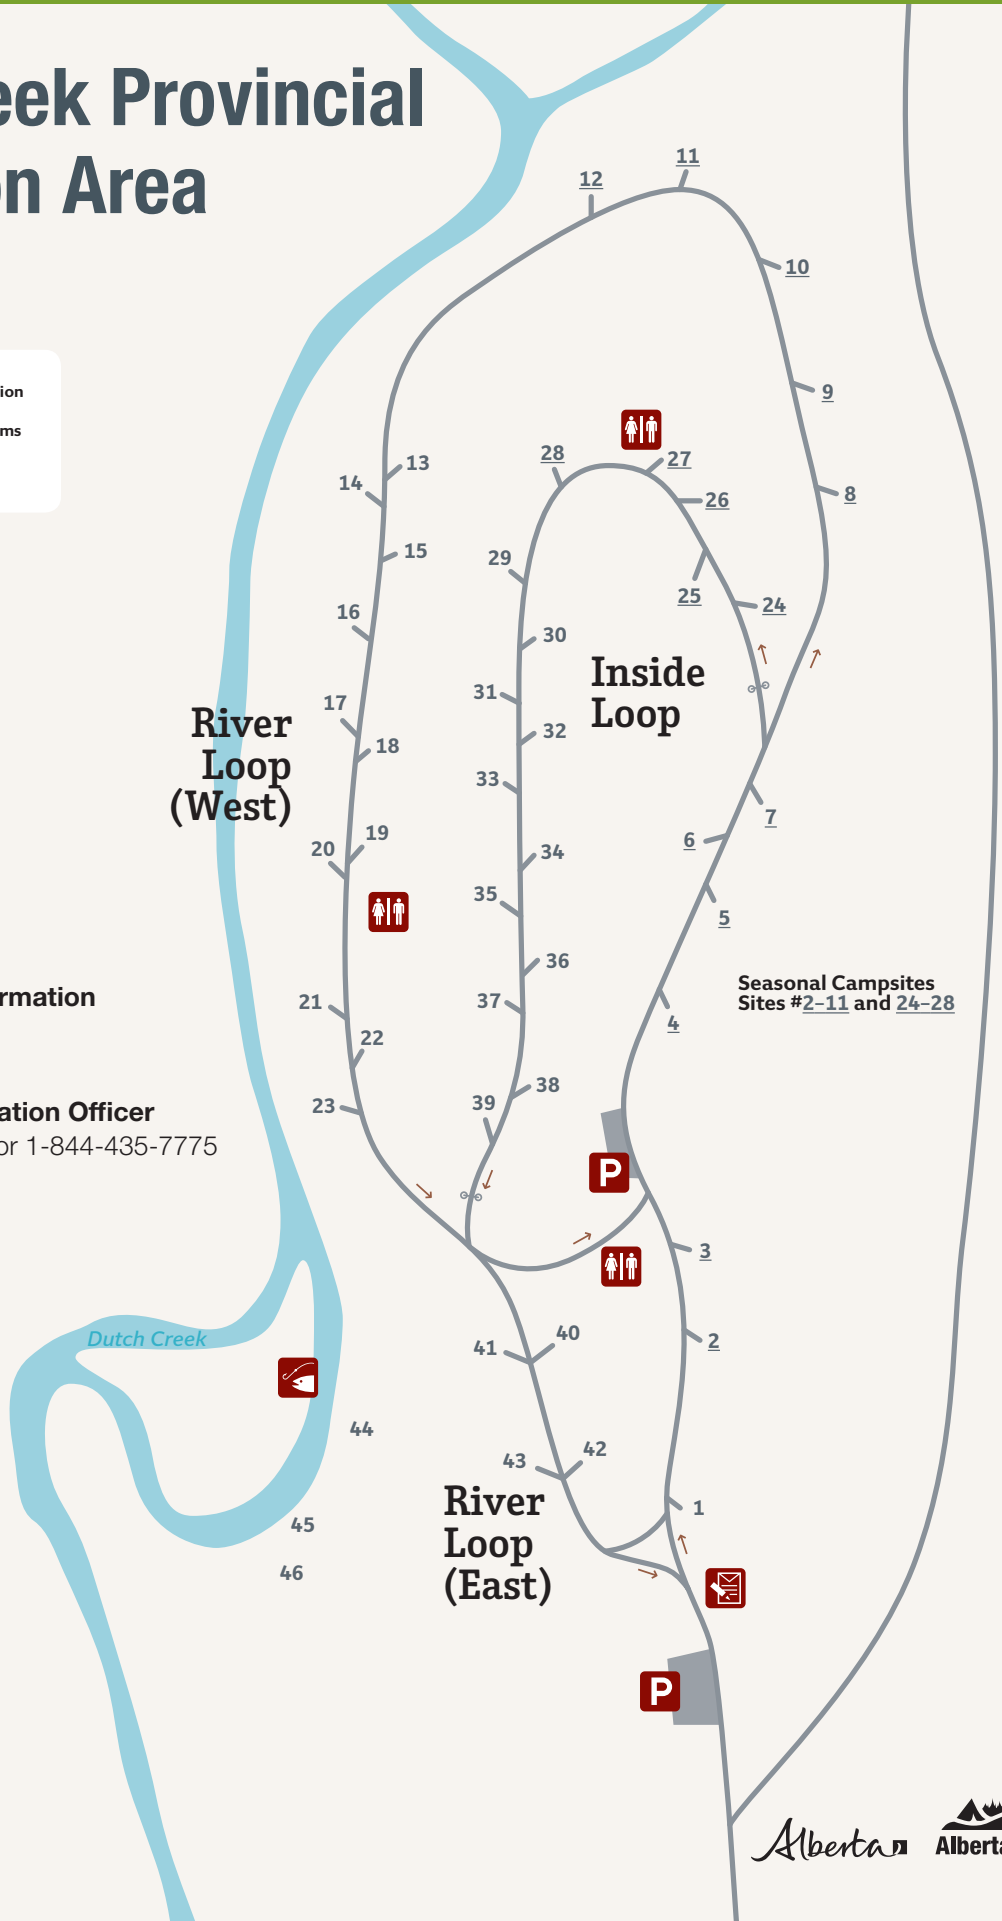

# Dutch Creek Provincial Recreation Area

 Fishing	 Registration
 Parking	 Washrooms
 One Way	 Gate