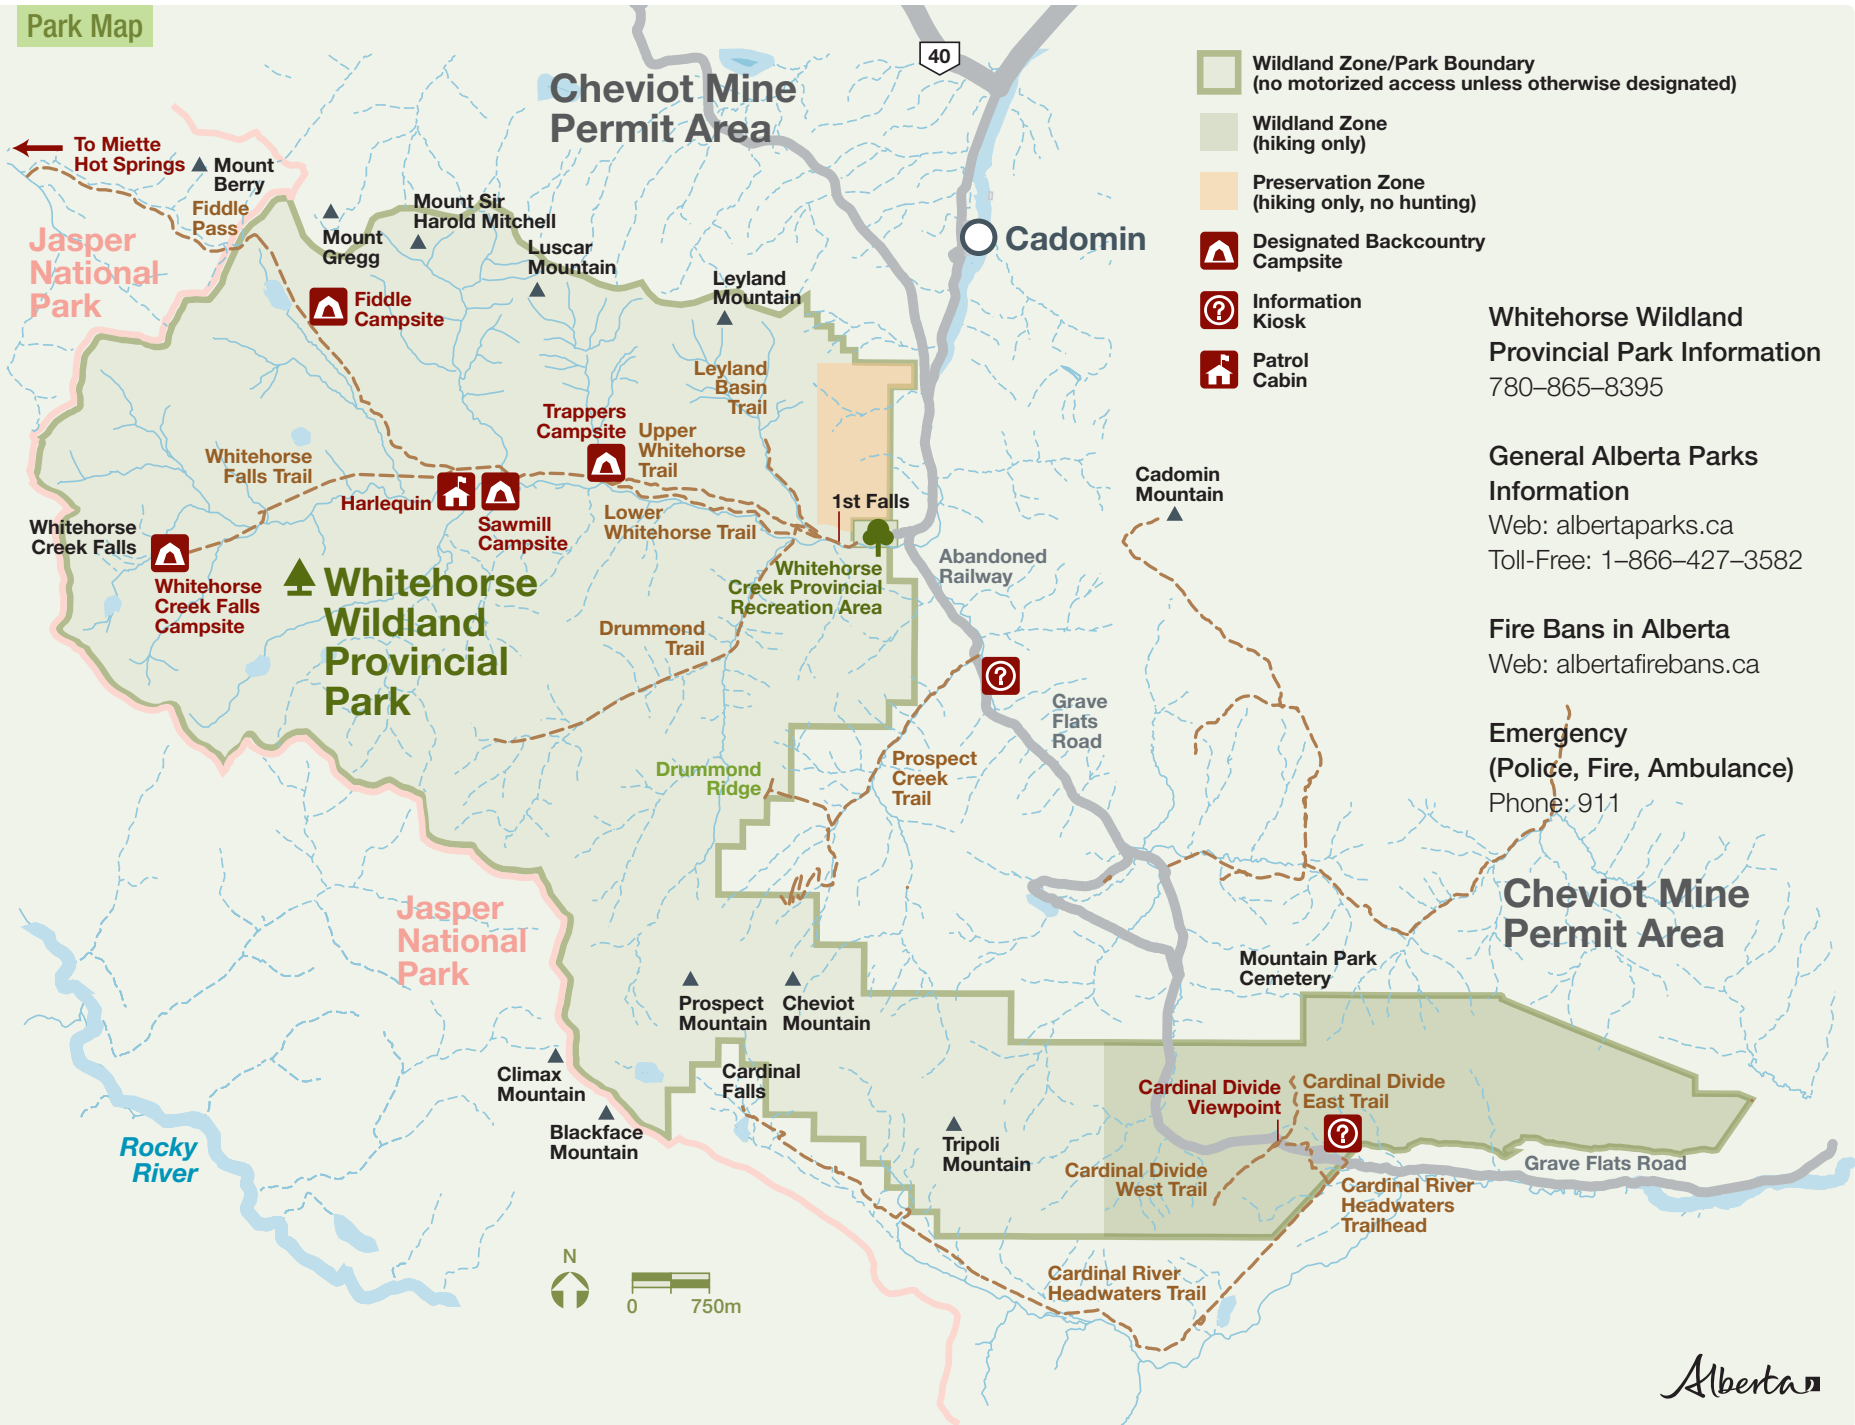

Park Map

- Wildland Zone/Park Boundary (no motorized access unless otherwise designated)
- Wildland Zone (hiking only)
- Preservation Zone (hiking only, no hunting)
- Designated Backcountry Campsite
- Information Kiosk
- Patrol Cabin

**Emergency (Police, Fire, Ambulance)**  
Phone: 911