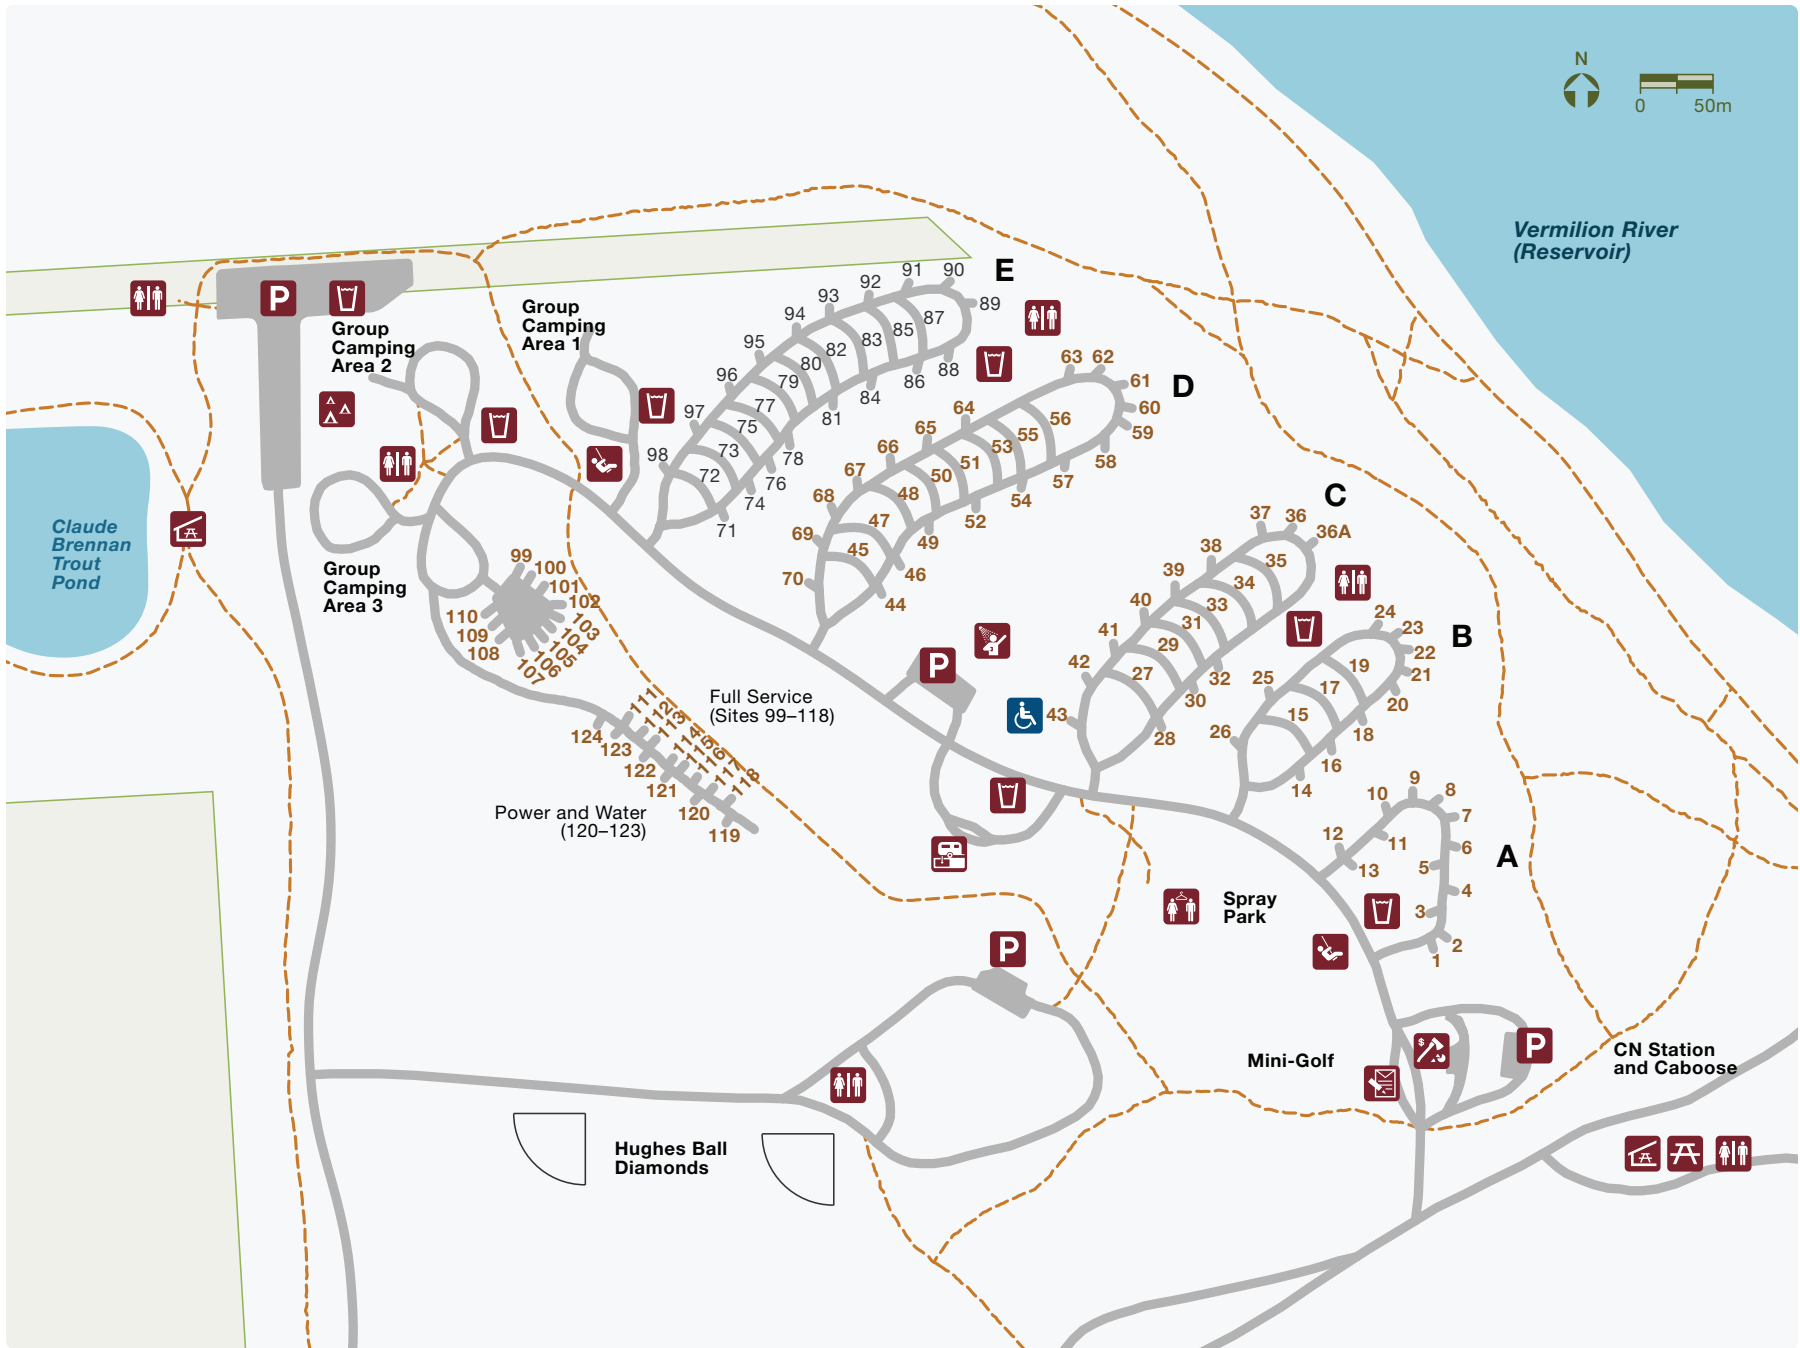

Vermilion campground map