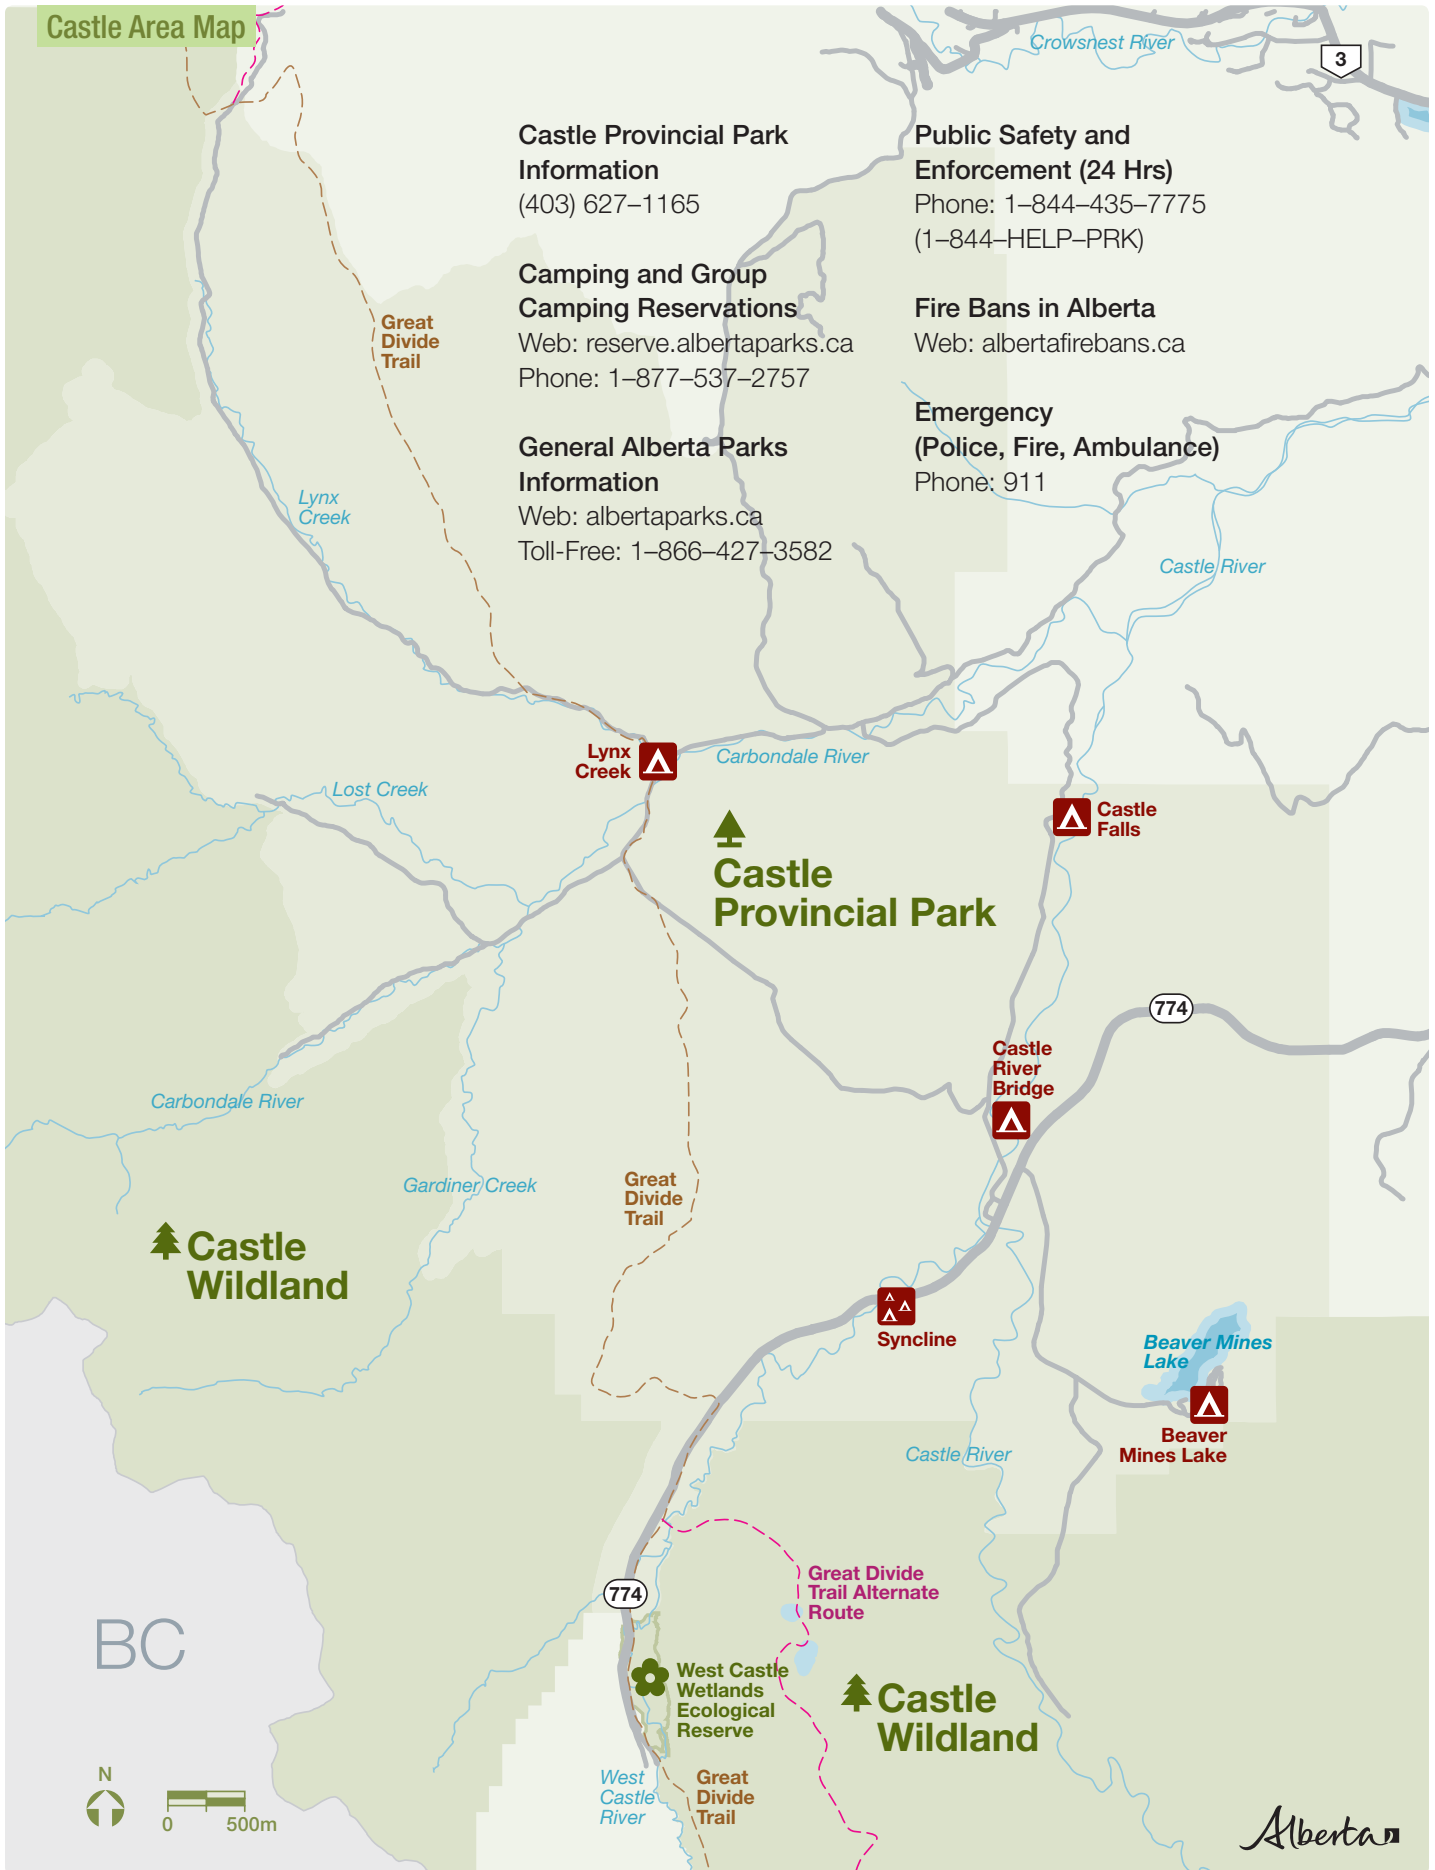

Castle Provincial Park Campgrounds

Beaver Mines Lake

Castle Falls

Castle River Bridge

Lynx Creek

Castle Area Map

**Castle Provincial Park Information**

(403) 627-1165

**Castle Provincial Park**

**Castle Wildland**

**Castle Wildland**

BC