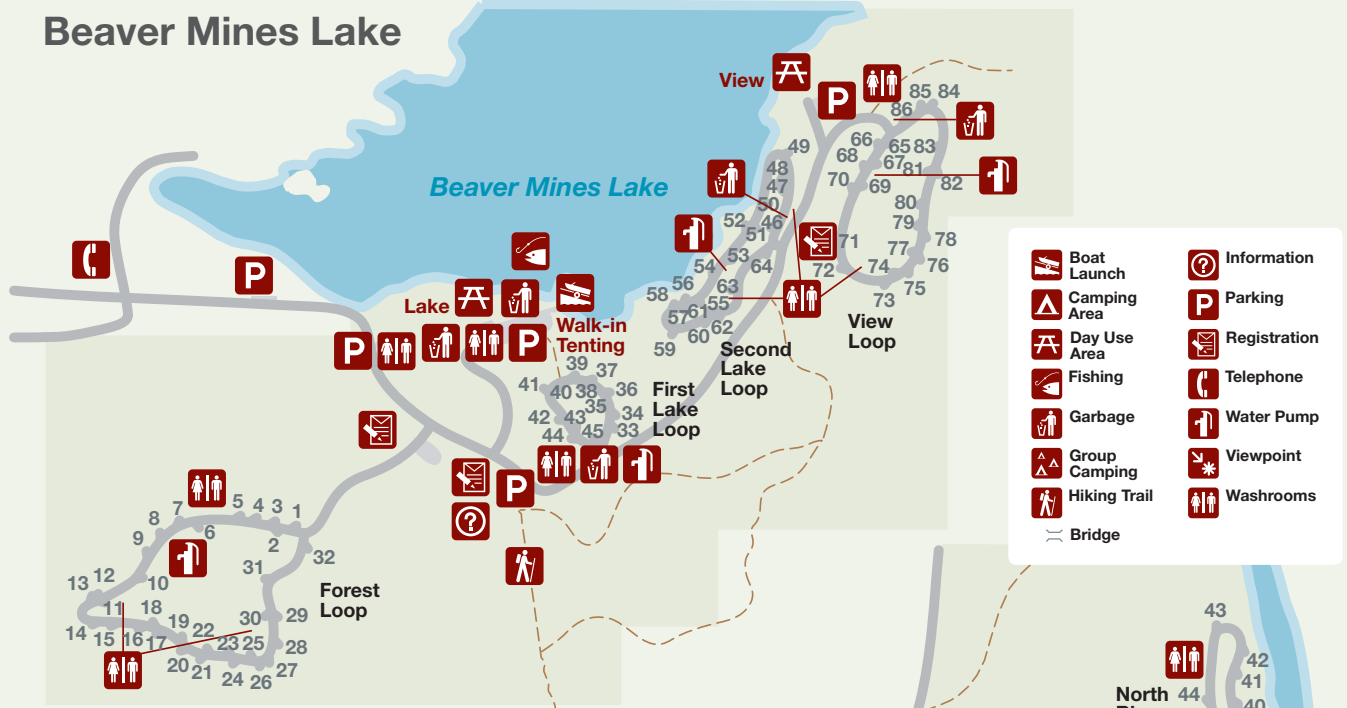

Castle Provincial Park Campgrounds

Beaver Mines Lake

Castle Falls

Castle River Bridge

Lynx Creek

Castle Area Map

**Castle Provincial Park Information**

(403) 627-1165

**Camping and Group Camping Reservations**

Web: [reserve.albertaparks.ca](http://reserve.albertaparks.ca)  
Phone: 1-877-537-2757

**General Alberta Parks Information**

Web: [albertaparks.ca](http://albertaparks.ca)  
Toll-Free: 1-866-427-3582

**Public Safety and Enforcement (24 Hrs)**

Phone: 1-844-435-7775  
(1-844-HELP-PRK)

**Fire Bans in Alberta**

Web: [albertafirebans.ca](http://albertafirebans.ca)

**Emergency (Police, Fire, Ambulance)**

Phone: 911

**Castle Provincial Park**

**Castle Wildland**

**Castle Wildland**

BC