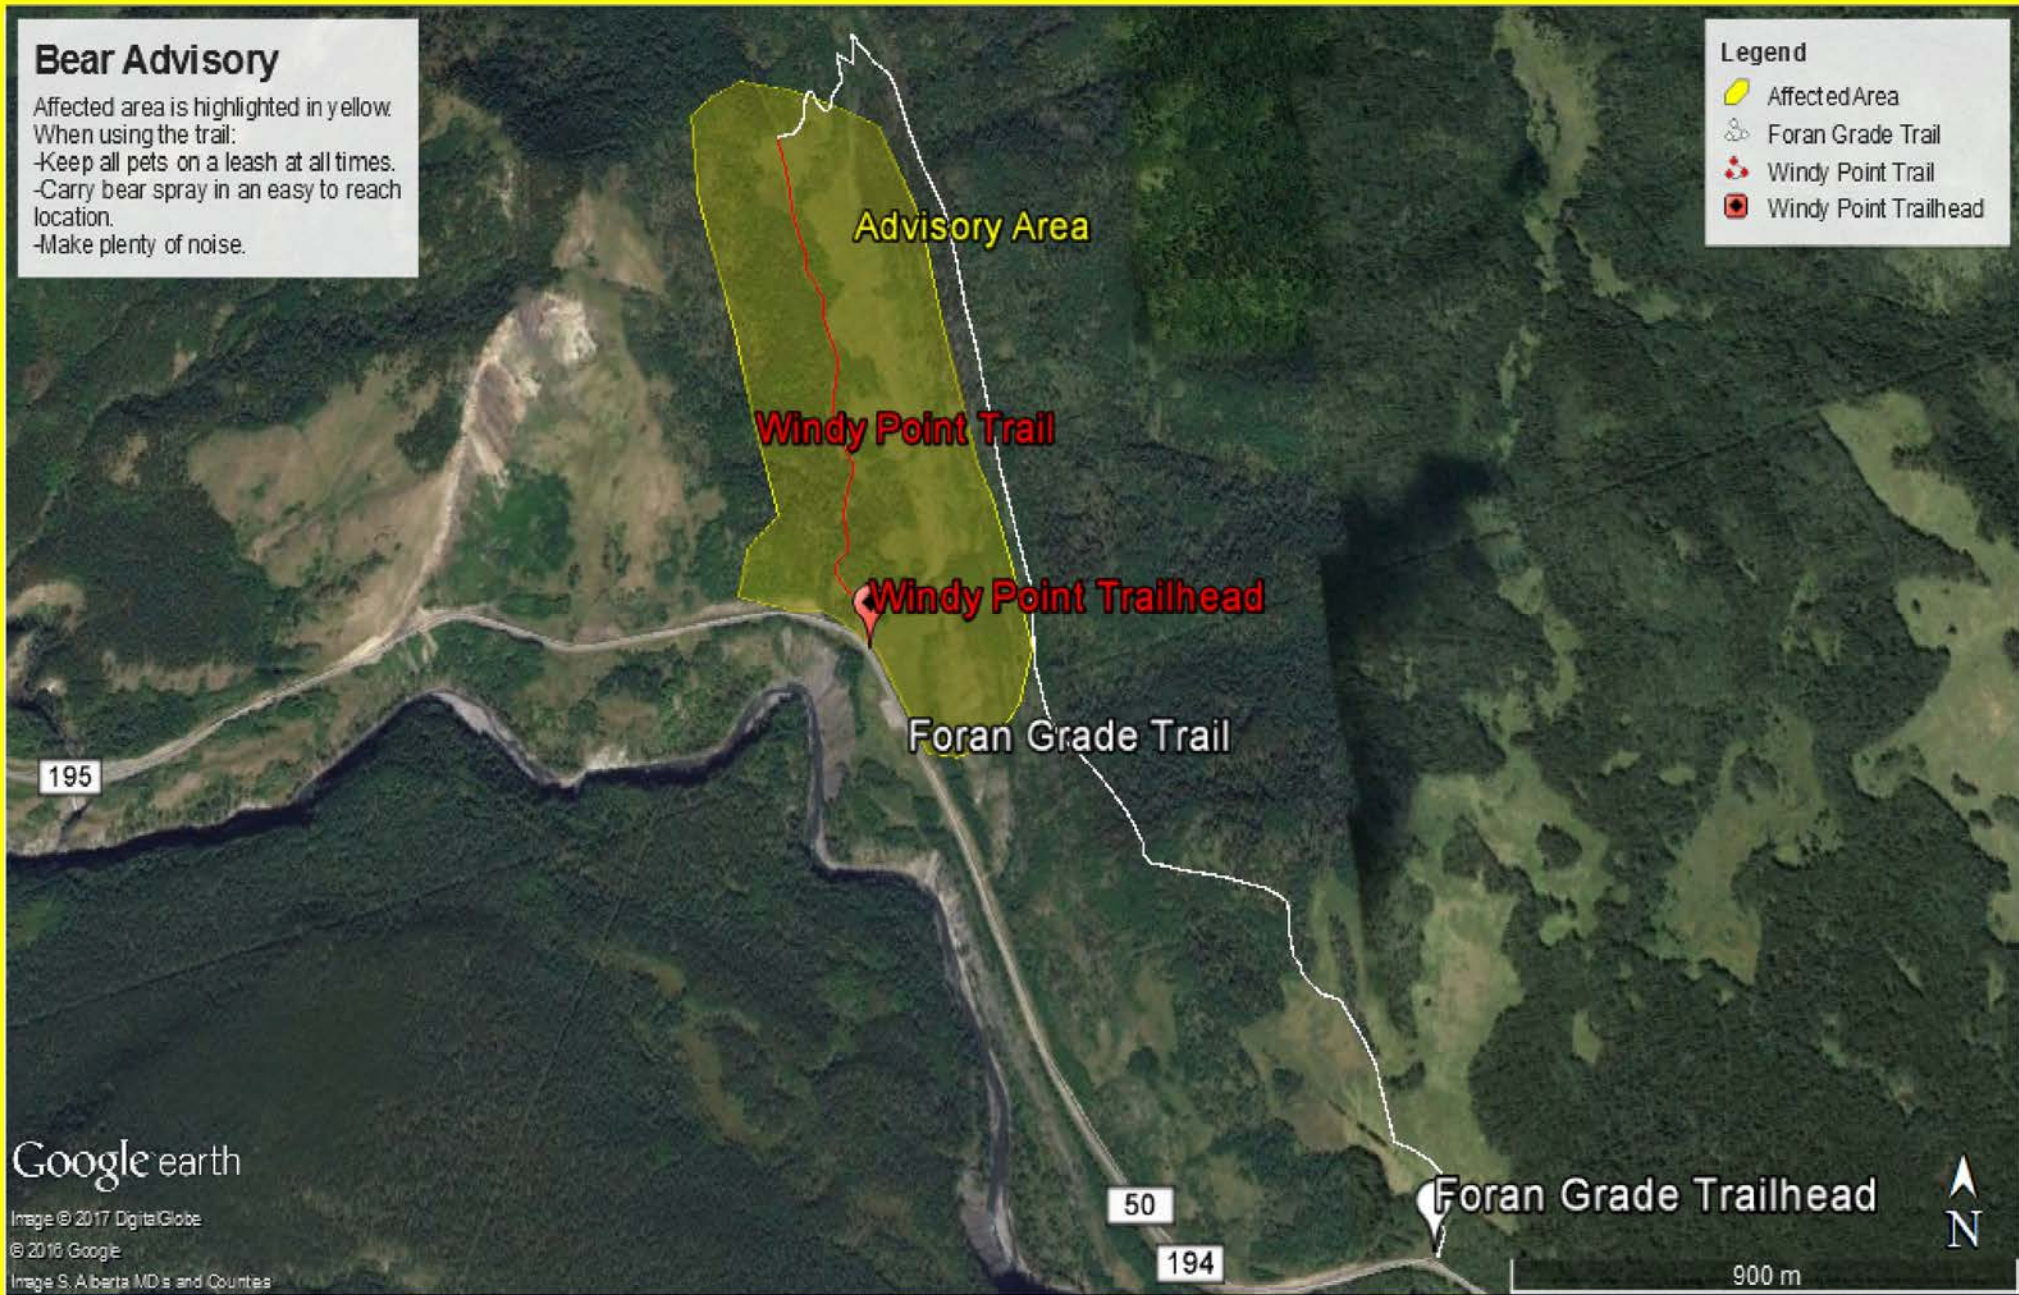

## Bear Advisory

Affected area is highlighted in yellow.  
When using the trail:  
-Keep all pets on a leash at all times.  
-Carry bear spray in an easy to reach location.  
-Make plenty of noise.

## Legend

-  Affected Area
-  Foran Grade Trail
-  Windy Point Trail
-  Windy Point Trailhead