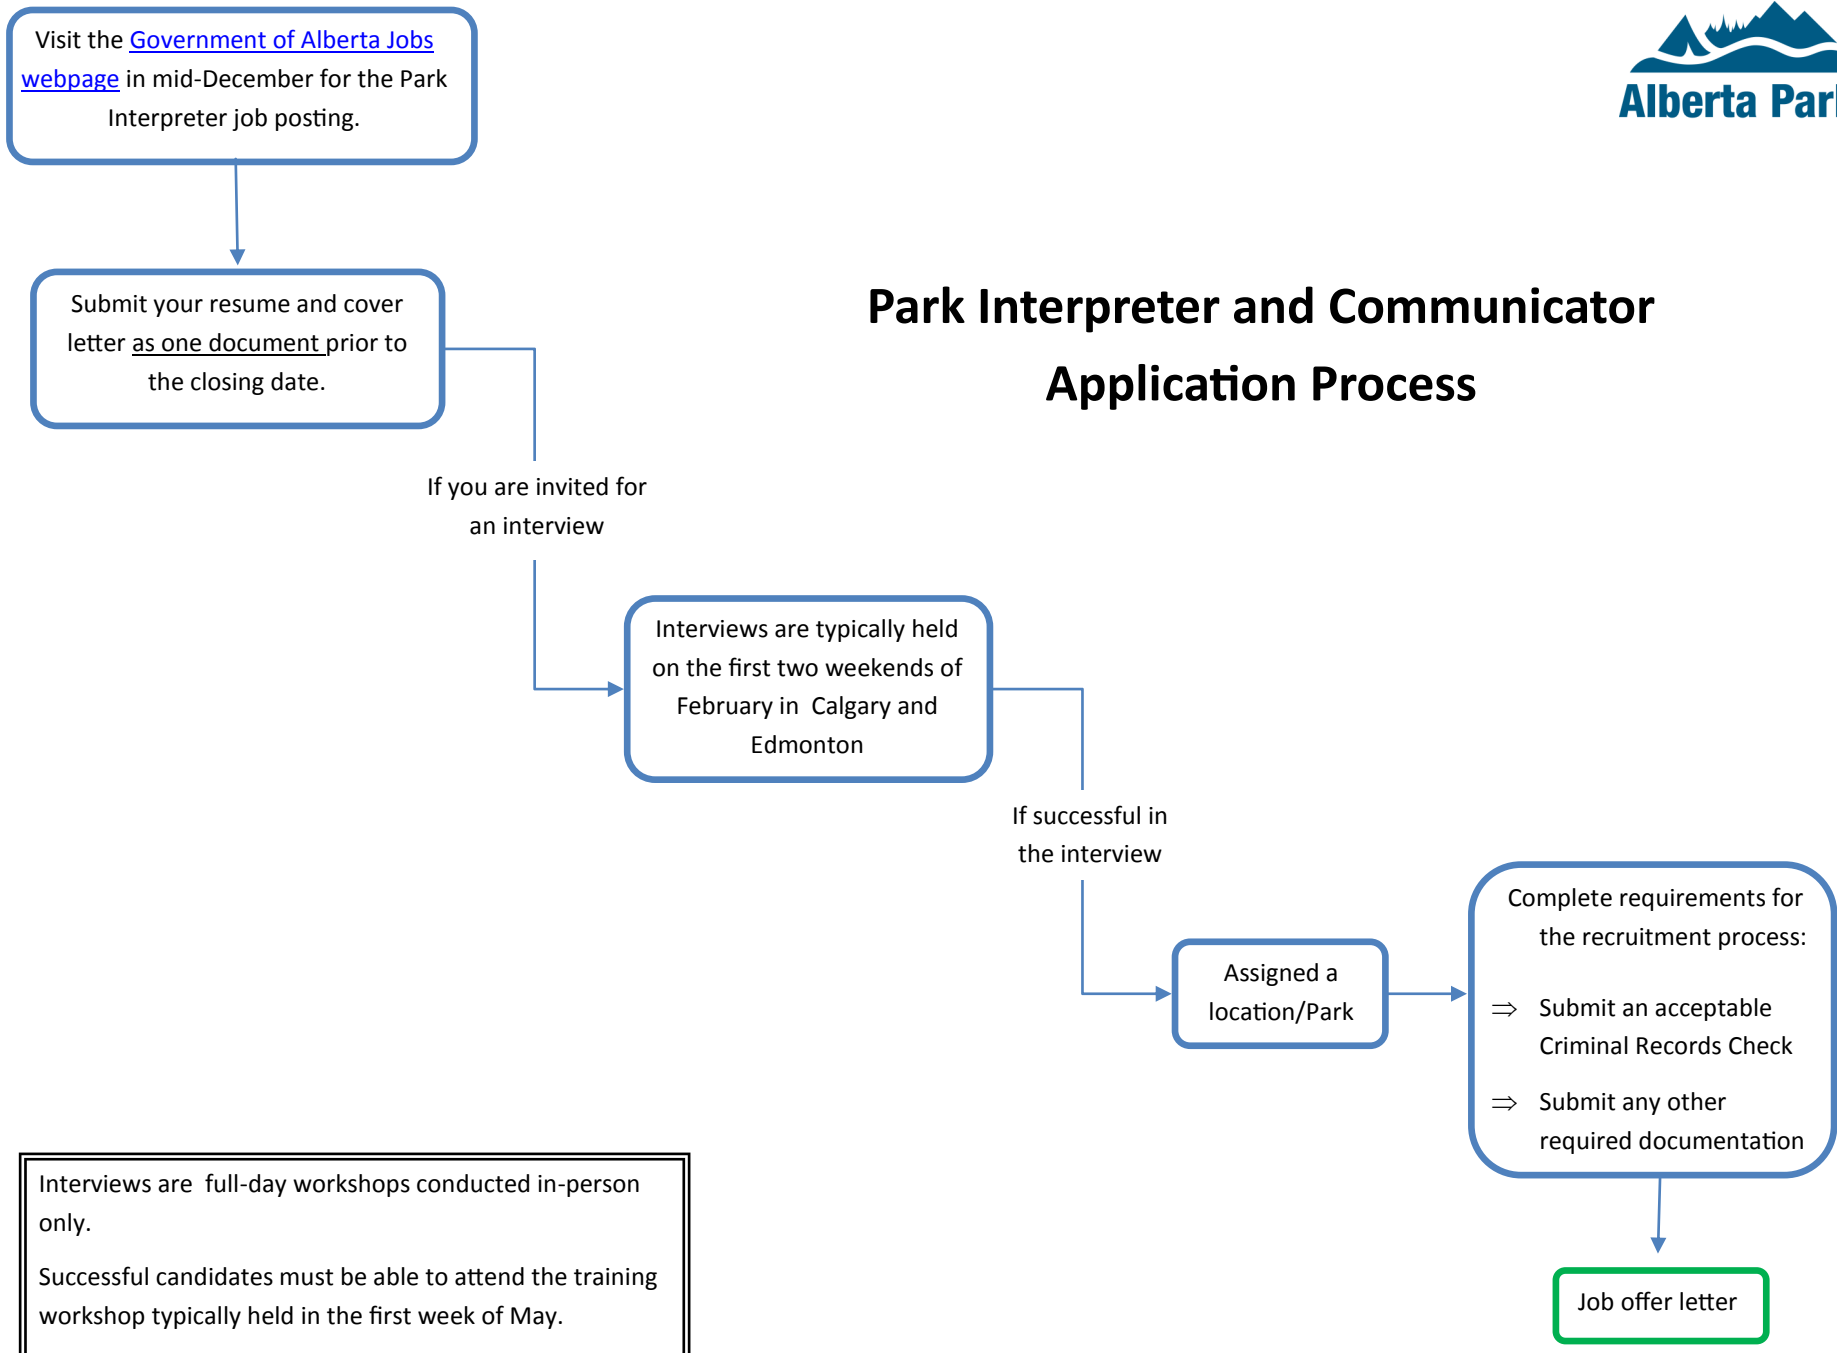

Park Interpreter and Communicator Application Process

Interviews are full-day workshops conducted in-person only.

Successful candidates must be able to attend the training workshop typically held in the first week of May.