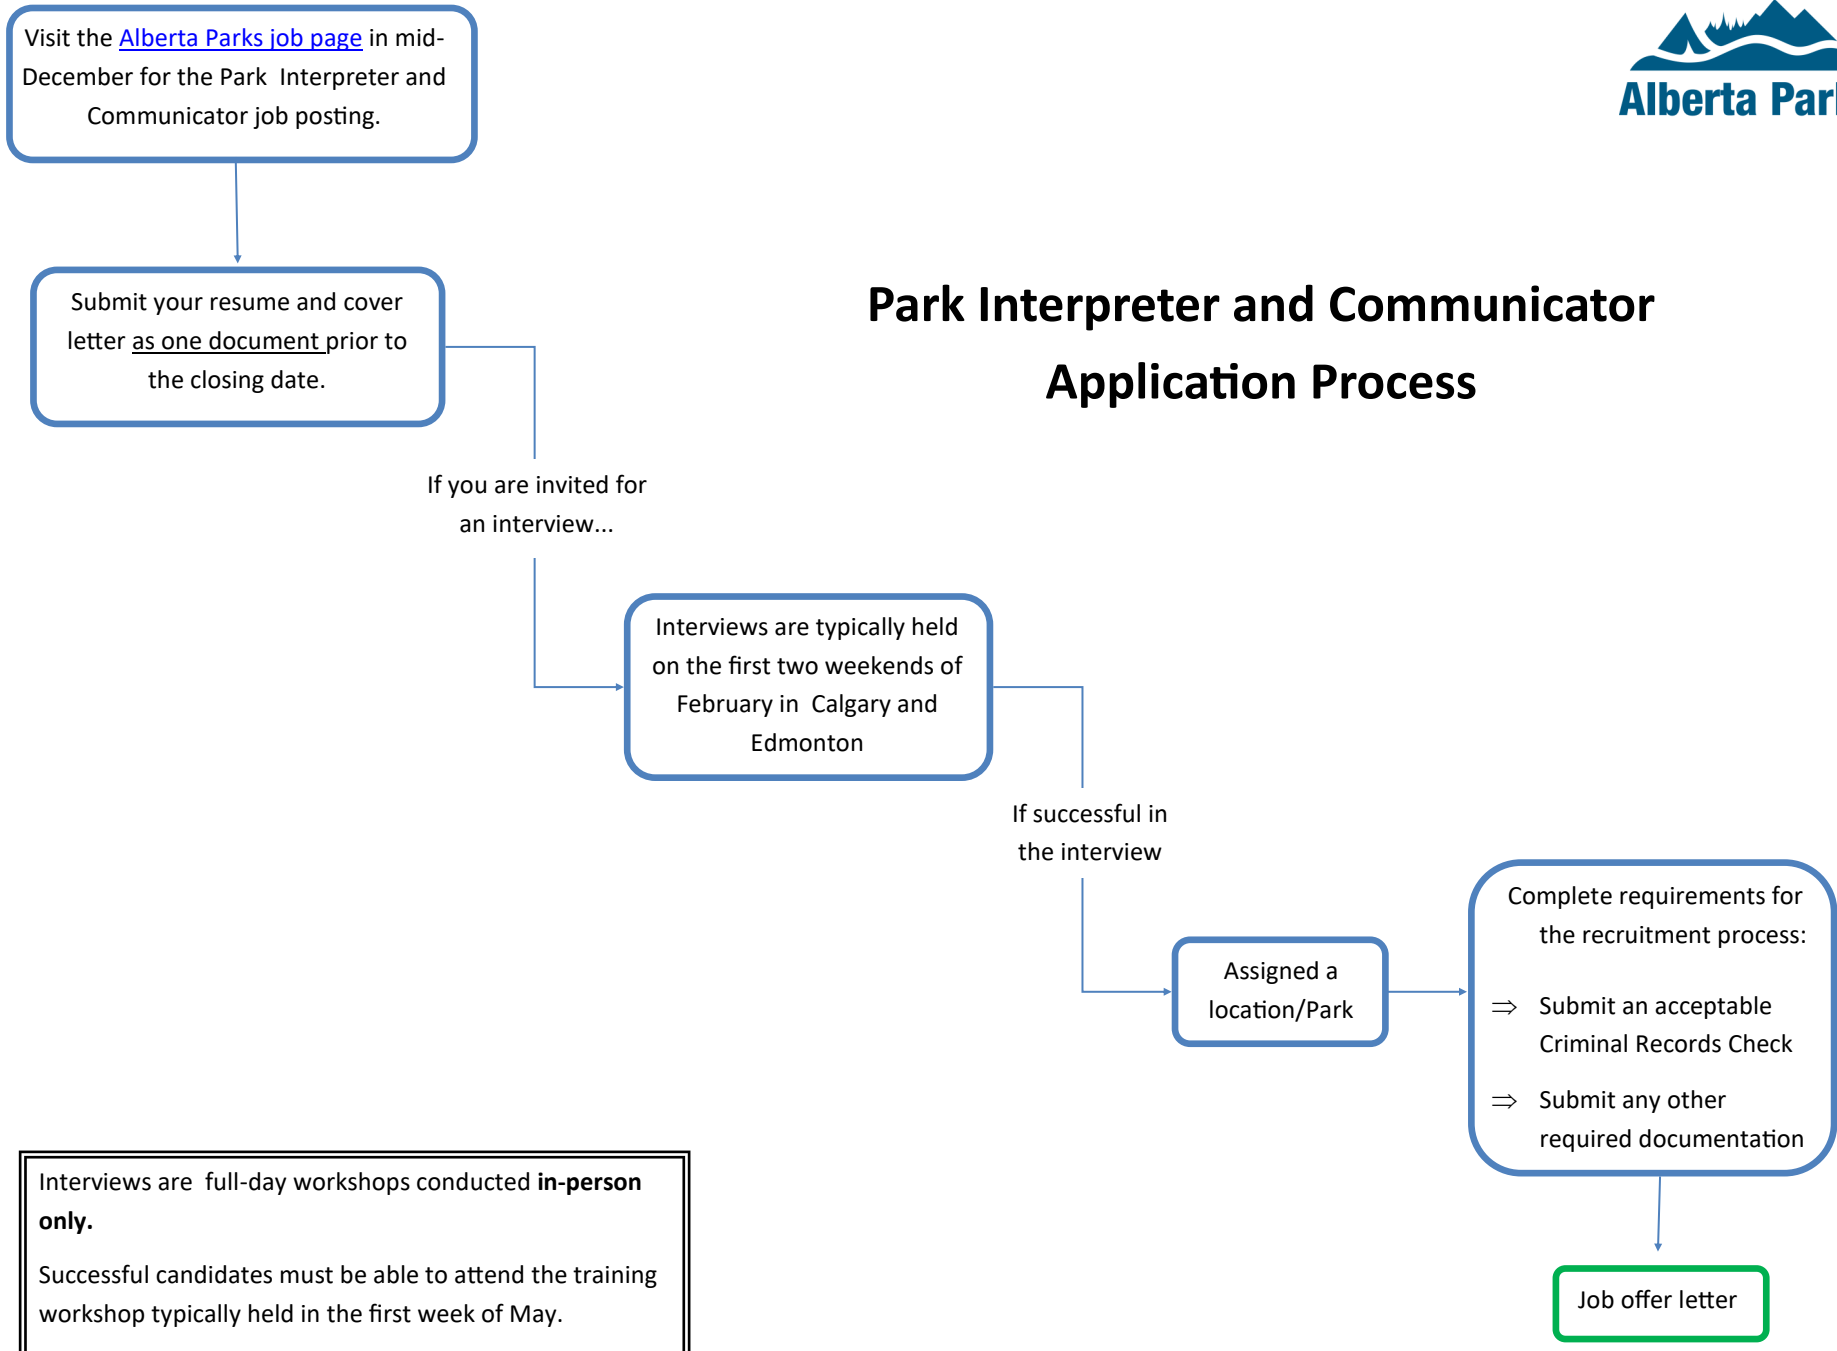

Park Interpreter and Communicator Application Process

Interviews are full-day workshops conducted **in-person only**.
Successful candidates must be able to attend the training workshop typically held in the first week of May.