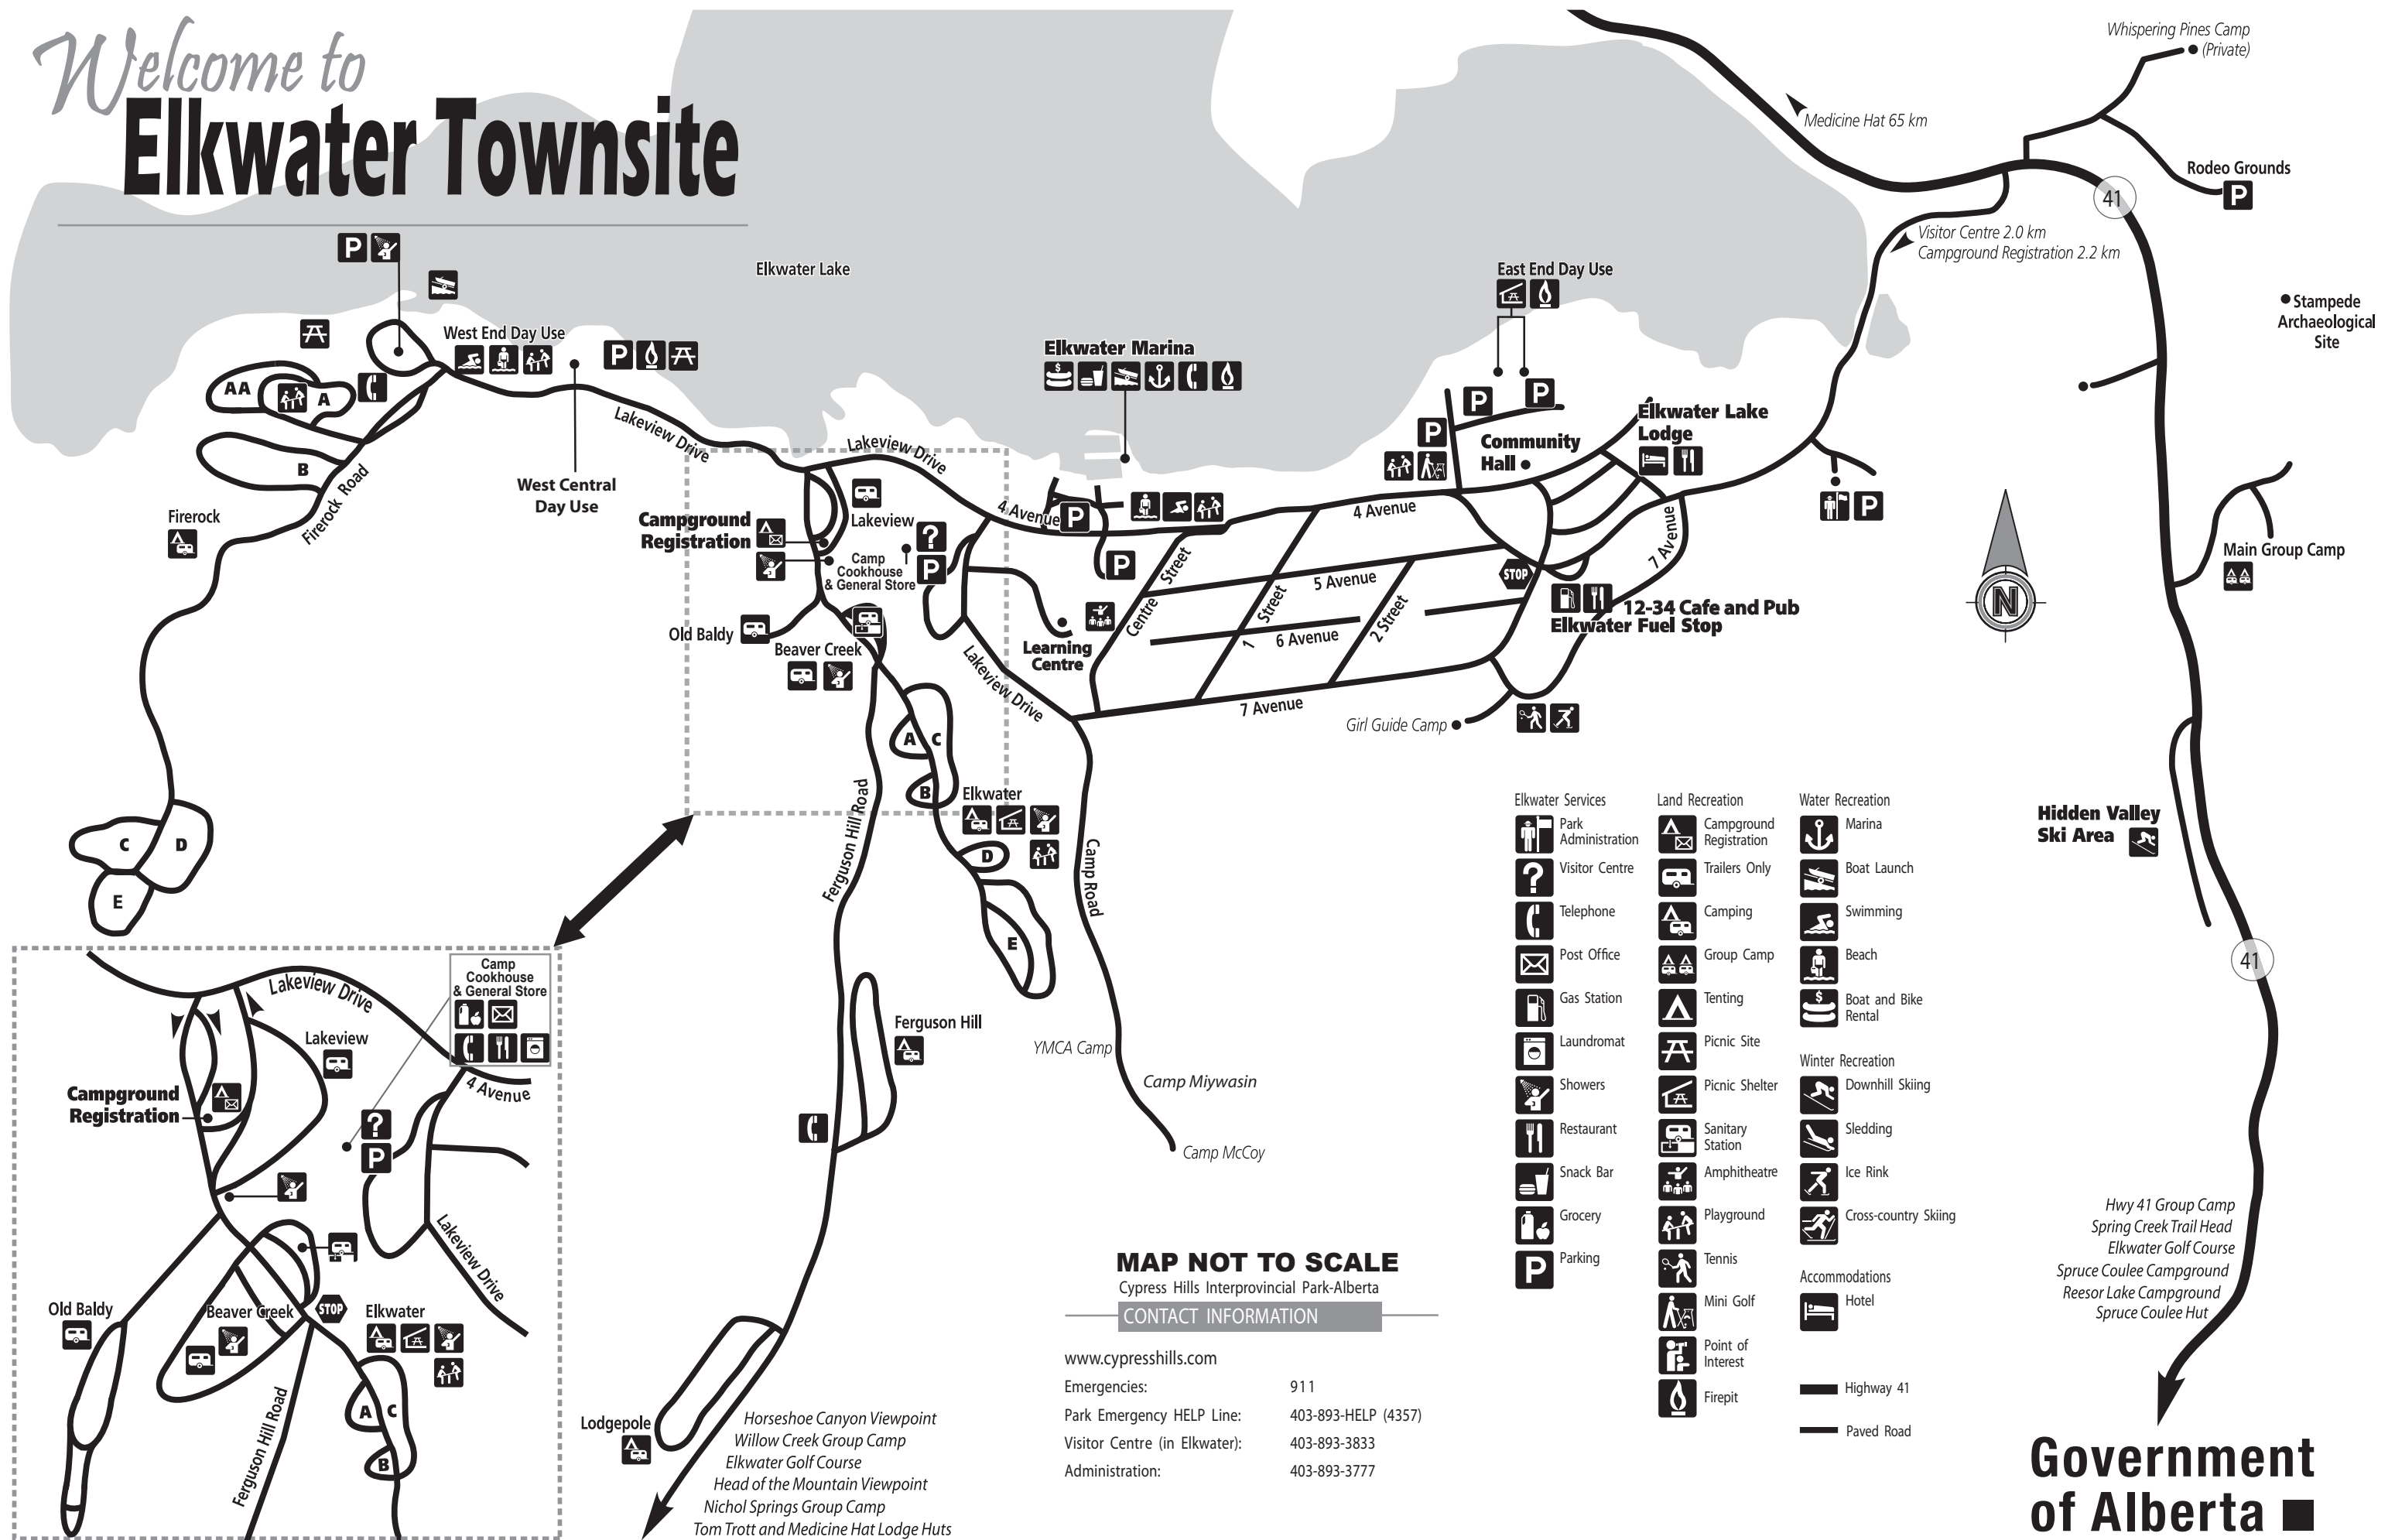

# Welcome to Elkwater Townsite

**MAP NOT TO SCALE**

Cypress Hills Interprovincial Park-Alberta

**CONTACT INFORMATION**

www.cypresshills.com  
 Emergencies: 911  
 Park Emergency HELP Line: 403-893-HELP (4357)  
 Visitor Centre (in Elkwater): 403-893-3833  
 Administration: 403-893-3777

- |                          |                         |                          |
|--------------------------|-------------------------|--------------------------|
| <b>Elkwater Services</b> | <b>Land Recreation</b>  | <b>Water Recreation</b>  |
| Park Administration      | Campground Registration | Marina                   |
| Visitor Centre           | Trailers Only           | Boat Launch              |
| Telephone                | Camping                 | Swimming                 |
| Post Office              | Group Camp              | Beach                    |
| Gas Station              | Tenting                 | Boat and Bike Rental     |
| Laundromat               | Picnic Site             | <b>Winter Recreation</b> |
| Showers                  | Picnic Shelter          | Downhill Skiing          |
| Restaurant               | Sanitary Station        | Sledding                 |
| Snack Bar                | Amphitheatre            | Ice Rink                 |
| Grocery                  | Playground              | Cross-country Skiing     |
| Parking                  | Tennis                  | <b>Accommodations</b>    |
|                          | Mini Golf               | Hotel                    |
|                          | Point of Interest       | Highway 41               |
|                          | Firepit                 | Paved Road               |

**Hidden Valley Ski Area**

Hwy 41 Group Camp  
 Spring Creek Trail Head  
 Elkwater Golf Course  
 Spruce Coulee Campground  
 Reesor Lake Campground  
 Spruce Coulee Hut

**Government of Alberta**