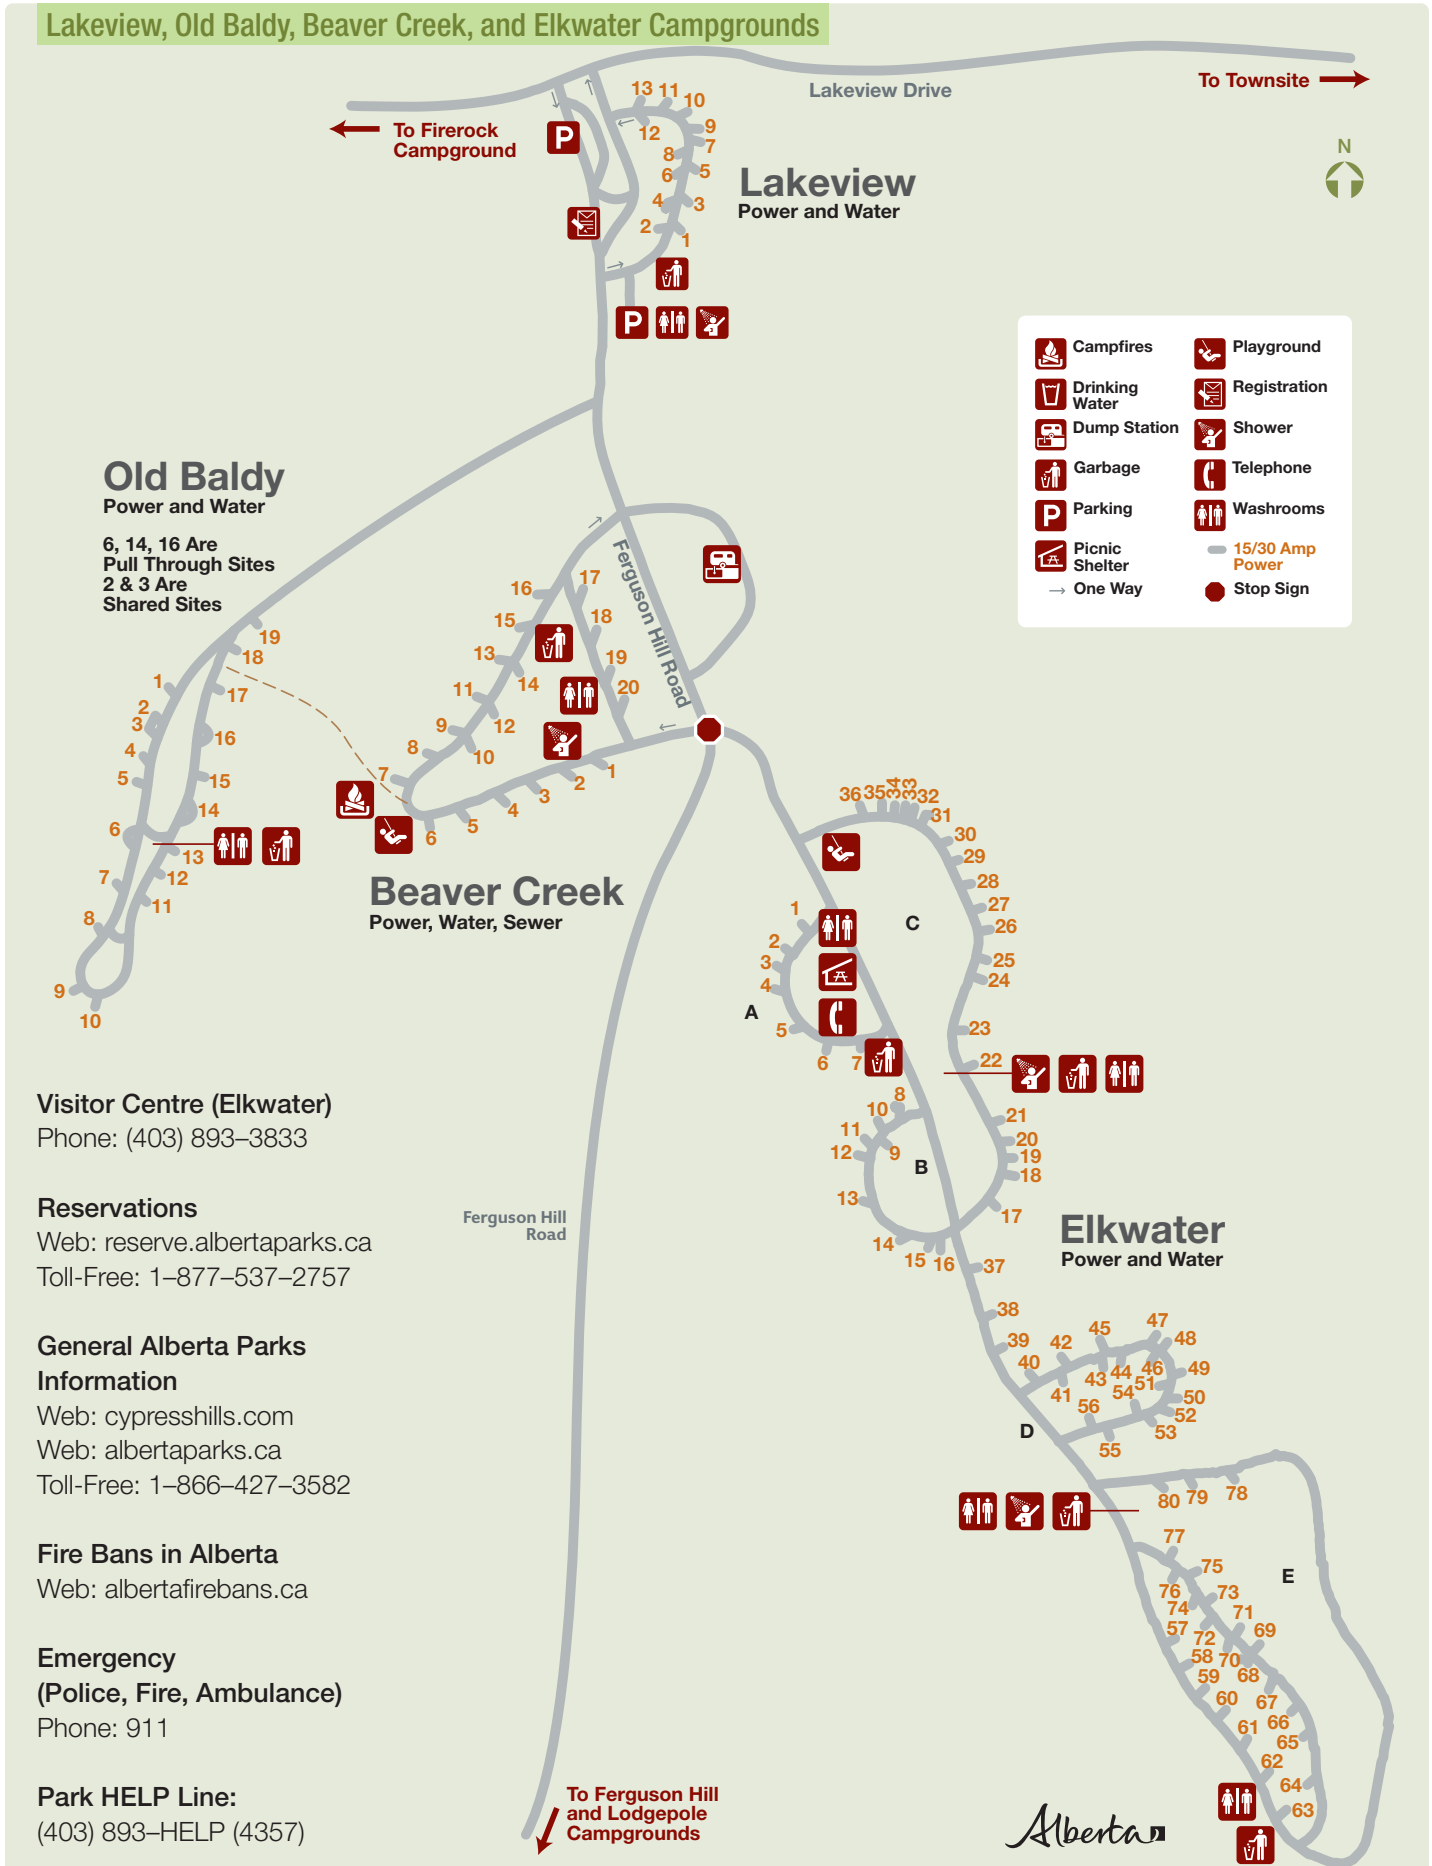

Lakeview, Old Baldy, Beaver Creek, and Elkwater Campgrounds

Firerock, Ferguson Hill, and Lodgepole Campgrounds