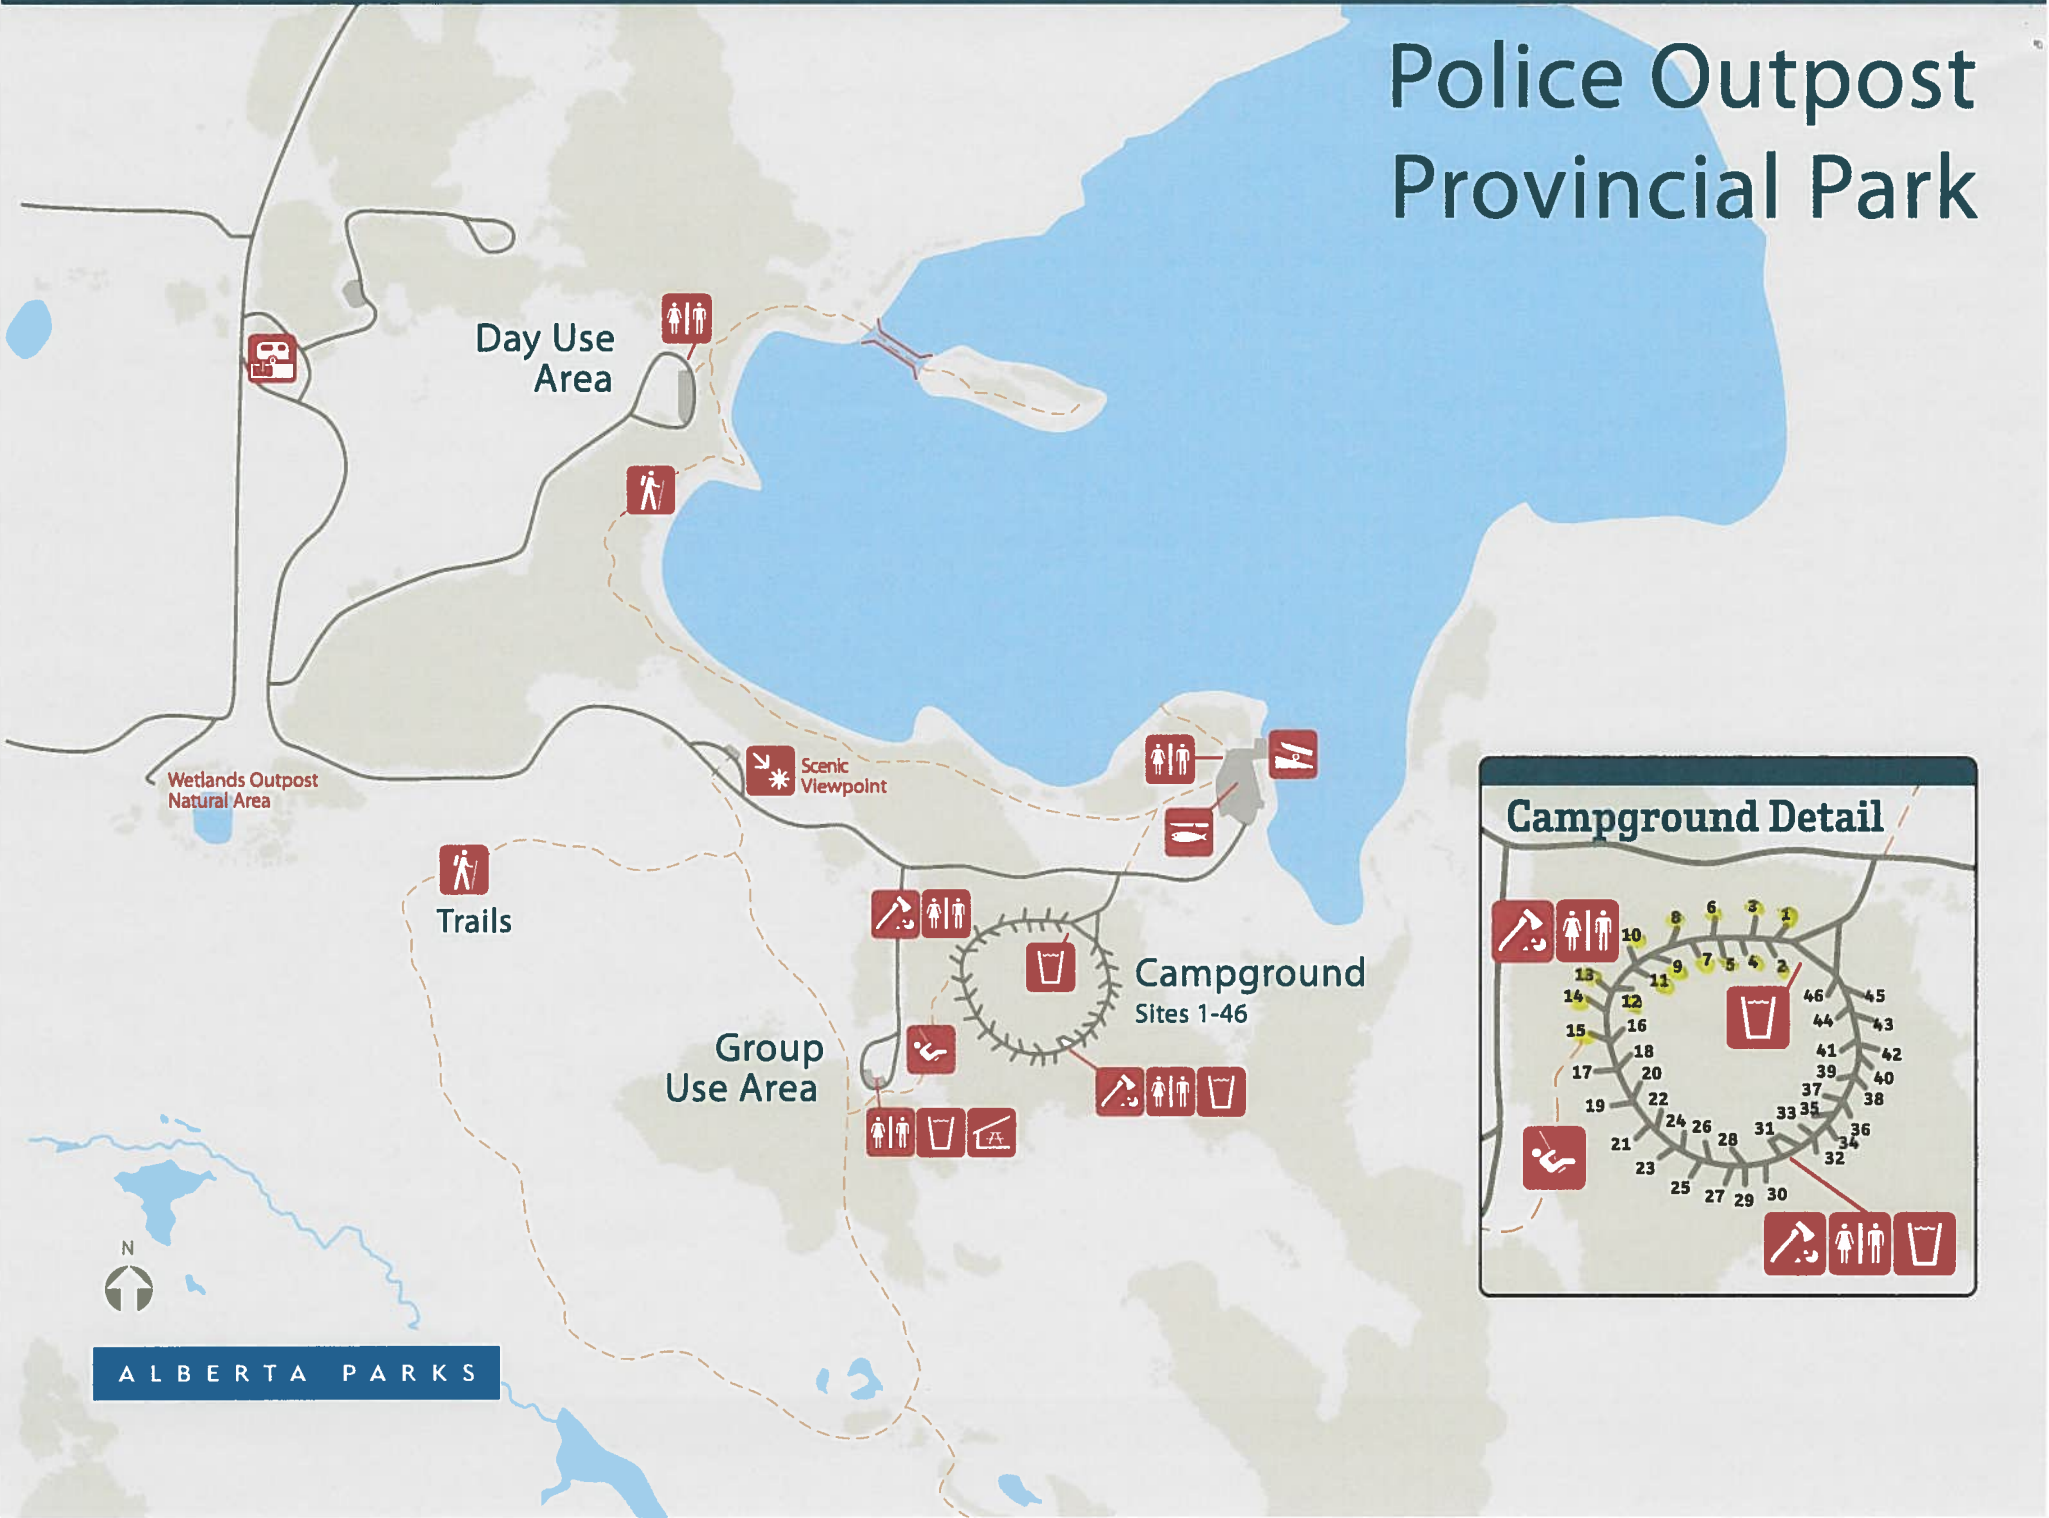

Police Outpost Provincial Park

Campground Detail

A detailed map of the campground showing 46 numbered sites arranged in a circular pattern. The sites are numbered 1 through 46. Facilities are indicated by icons: a fire pit, restrooms, a tent, a wheelchair, a water tap, and a trash can. A north arrow is located in the bottom left corner of the detail map.