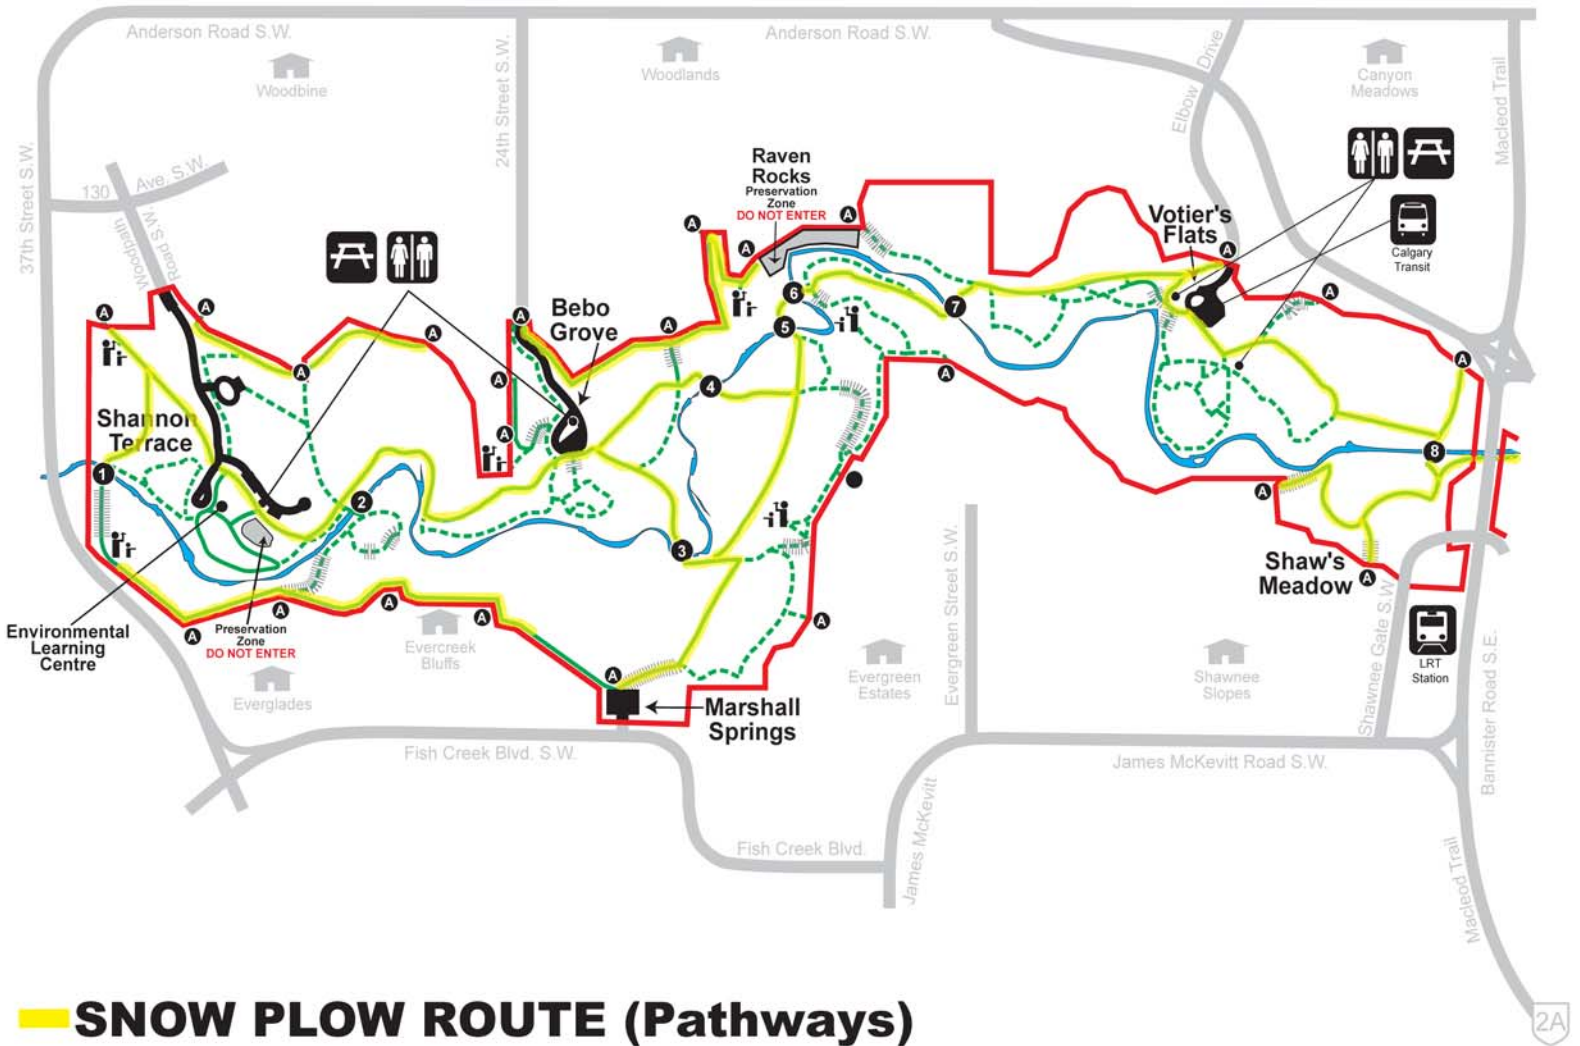

# Fish Creek Provincial Park West-end Map

## — SNOW PLOW ROUTE (Pathways)

### Legend

- Park Office
- Viewpoint
- Telephone
- Restaurant
- Concession
- Playground
- Washrooms & Drinking Water
- Swimming
- Boat Launch
- Golf
- LRT Station
- Picnic Shelter
- Picnic Area
- Trans Canada Trail
- Residential Community
- Trail Access
- Bridge Number
- Steep Hill
- Park Roadway
- Paved Path
- Granular Pathways
- Park Boundary