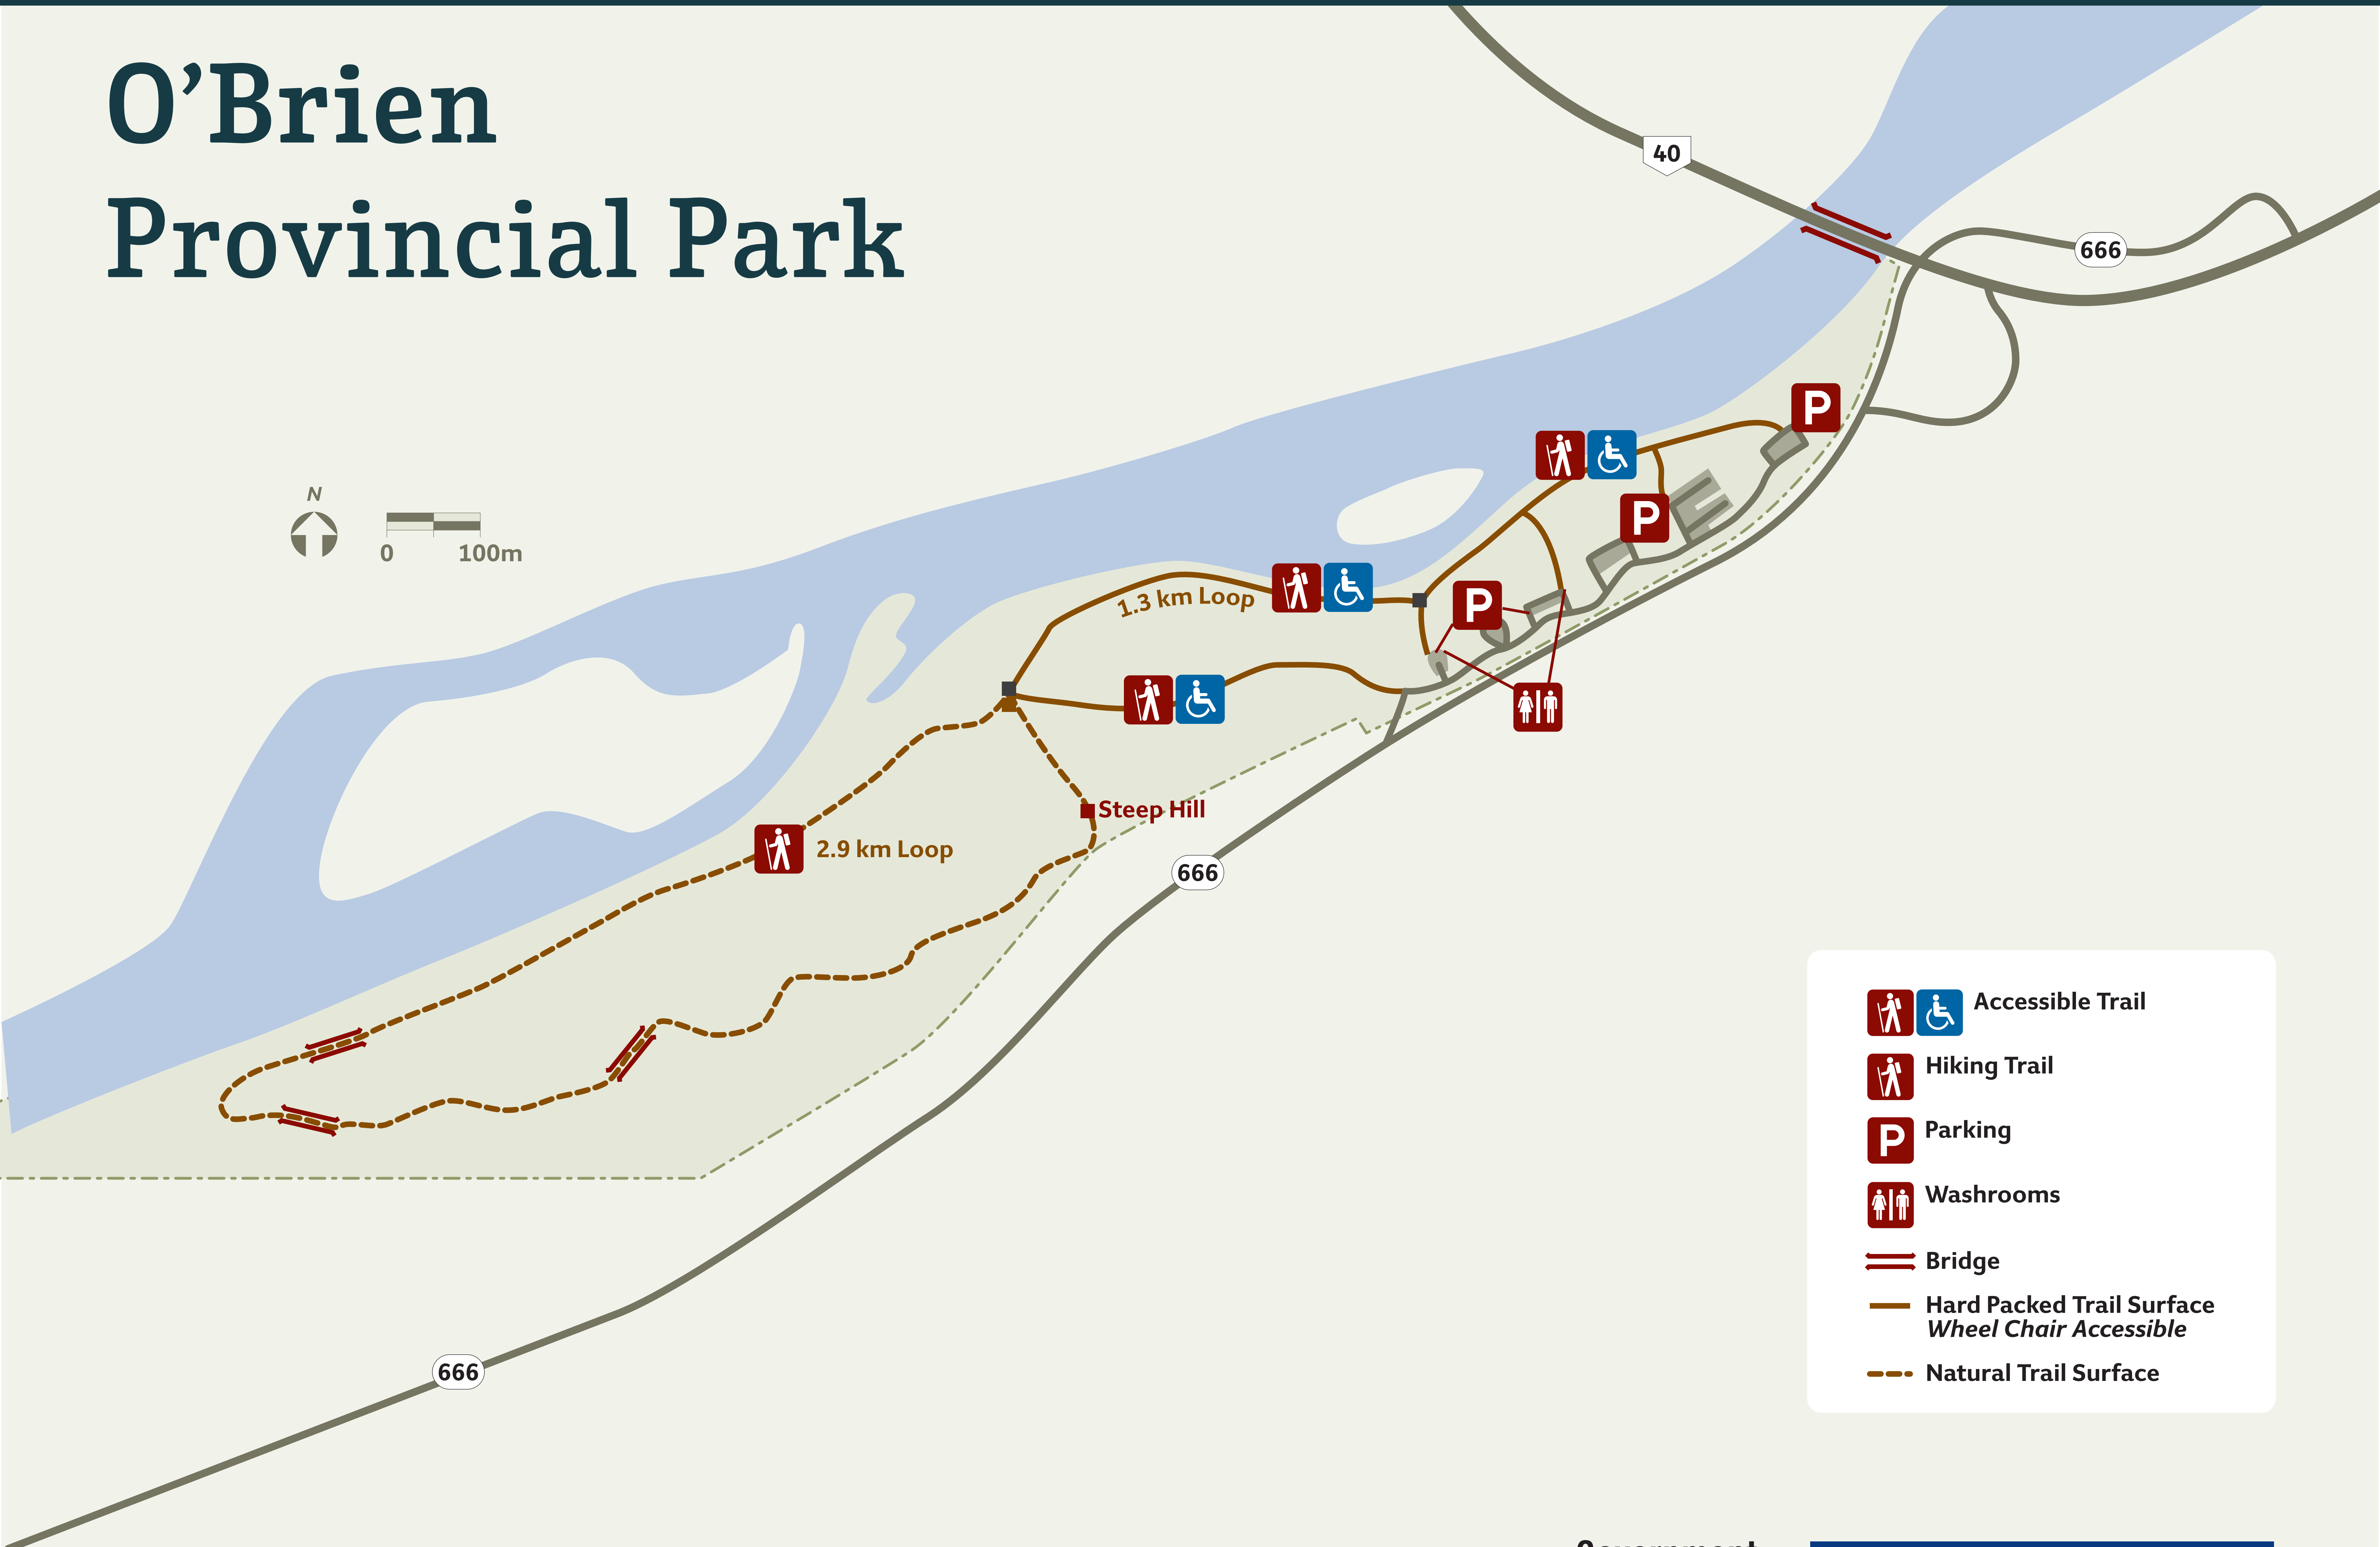

# O'Brien Provincial Park

- Accessible Trail
- Hiking Trail
- Parking
- Washrooms
- Bridge
- Hard Packed Trail Surface  
*Wheel Chair Accessible*
- Natural Trail Surface