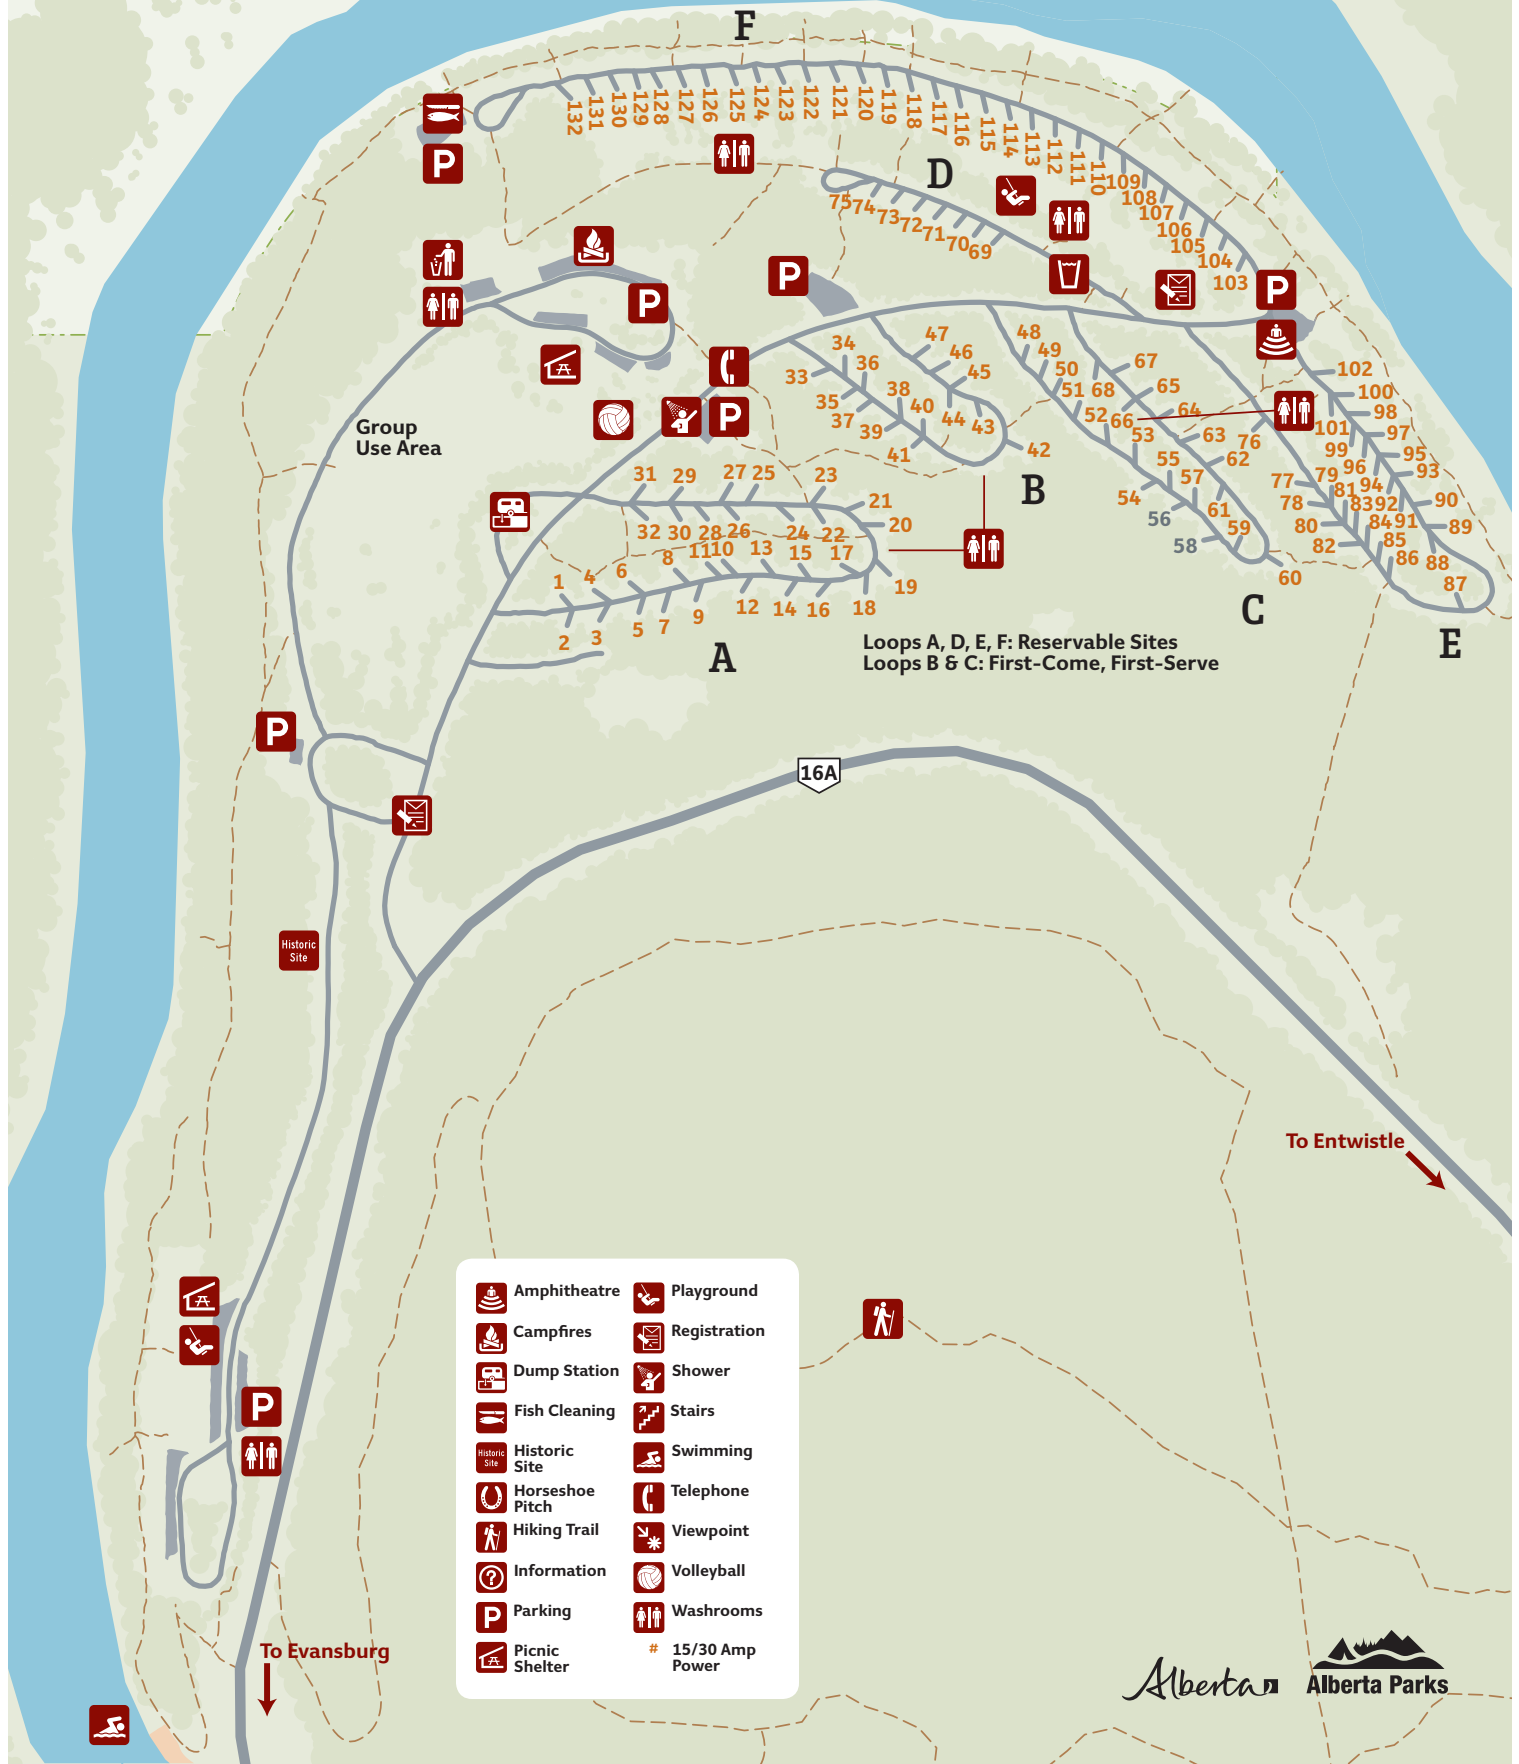

Web: reserve.albertaparks.ca

Toll Free: 1-877-537-2757

Fire Bans in Alberta

Web: albertafirebans.ca

Emergency (Police, Fire, Ambulance)

Phone: 911

Lobstick River

Pembina River

Group Use Area

Loops A, D, E, F: Reservable Sites
Loops B & C: First-Come, First-Serve

16A

Historic Site

To Entwistle

To Evansburg

- | | | | |
|--|-----------------|---|-----------------|
| | Amphitheatre | | Playground |
| | Campfires | | Registration |
| | Dump Station | | Shower |
| | Fish Cleaning | | Stairs |
| | Historic Site | | Swimming |
| | Horseshoe Pitch | | Telephone |
| | Hiking Trail | | Viewpoint |
| | Information | | Volleyball |
| | Parking | | Washrooms |
| | Picnic Shelter | # | 15/30 Amp Power |