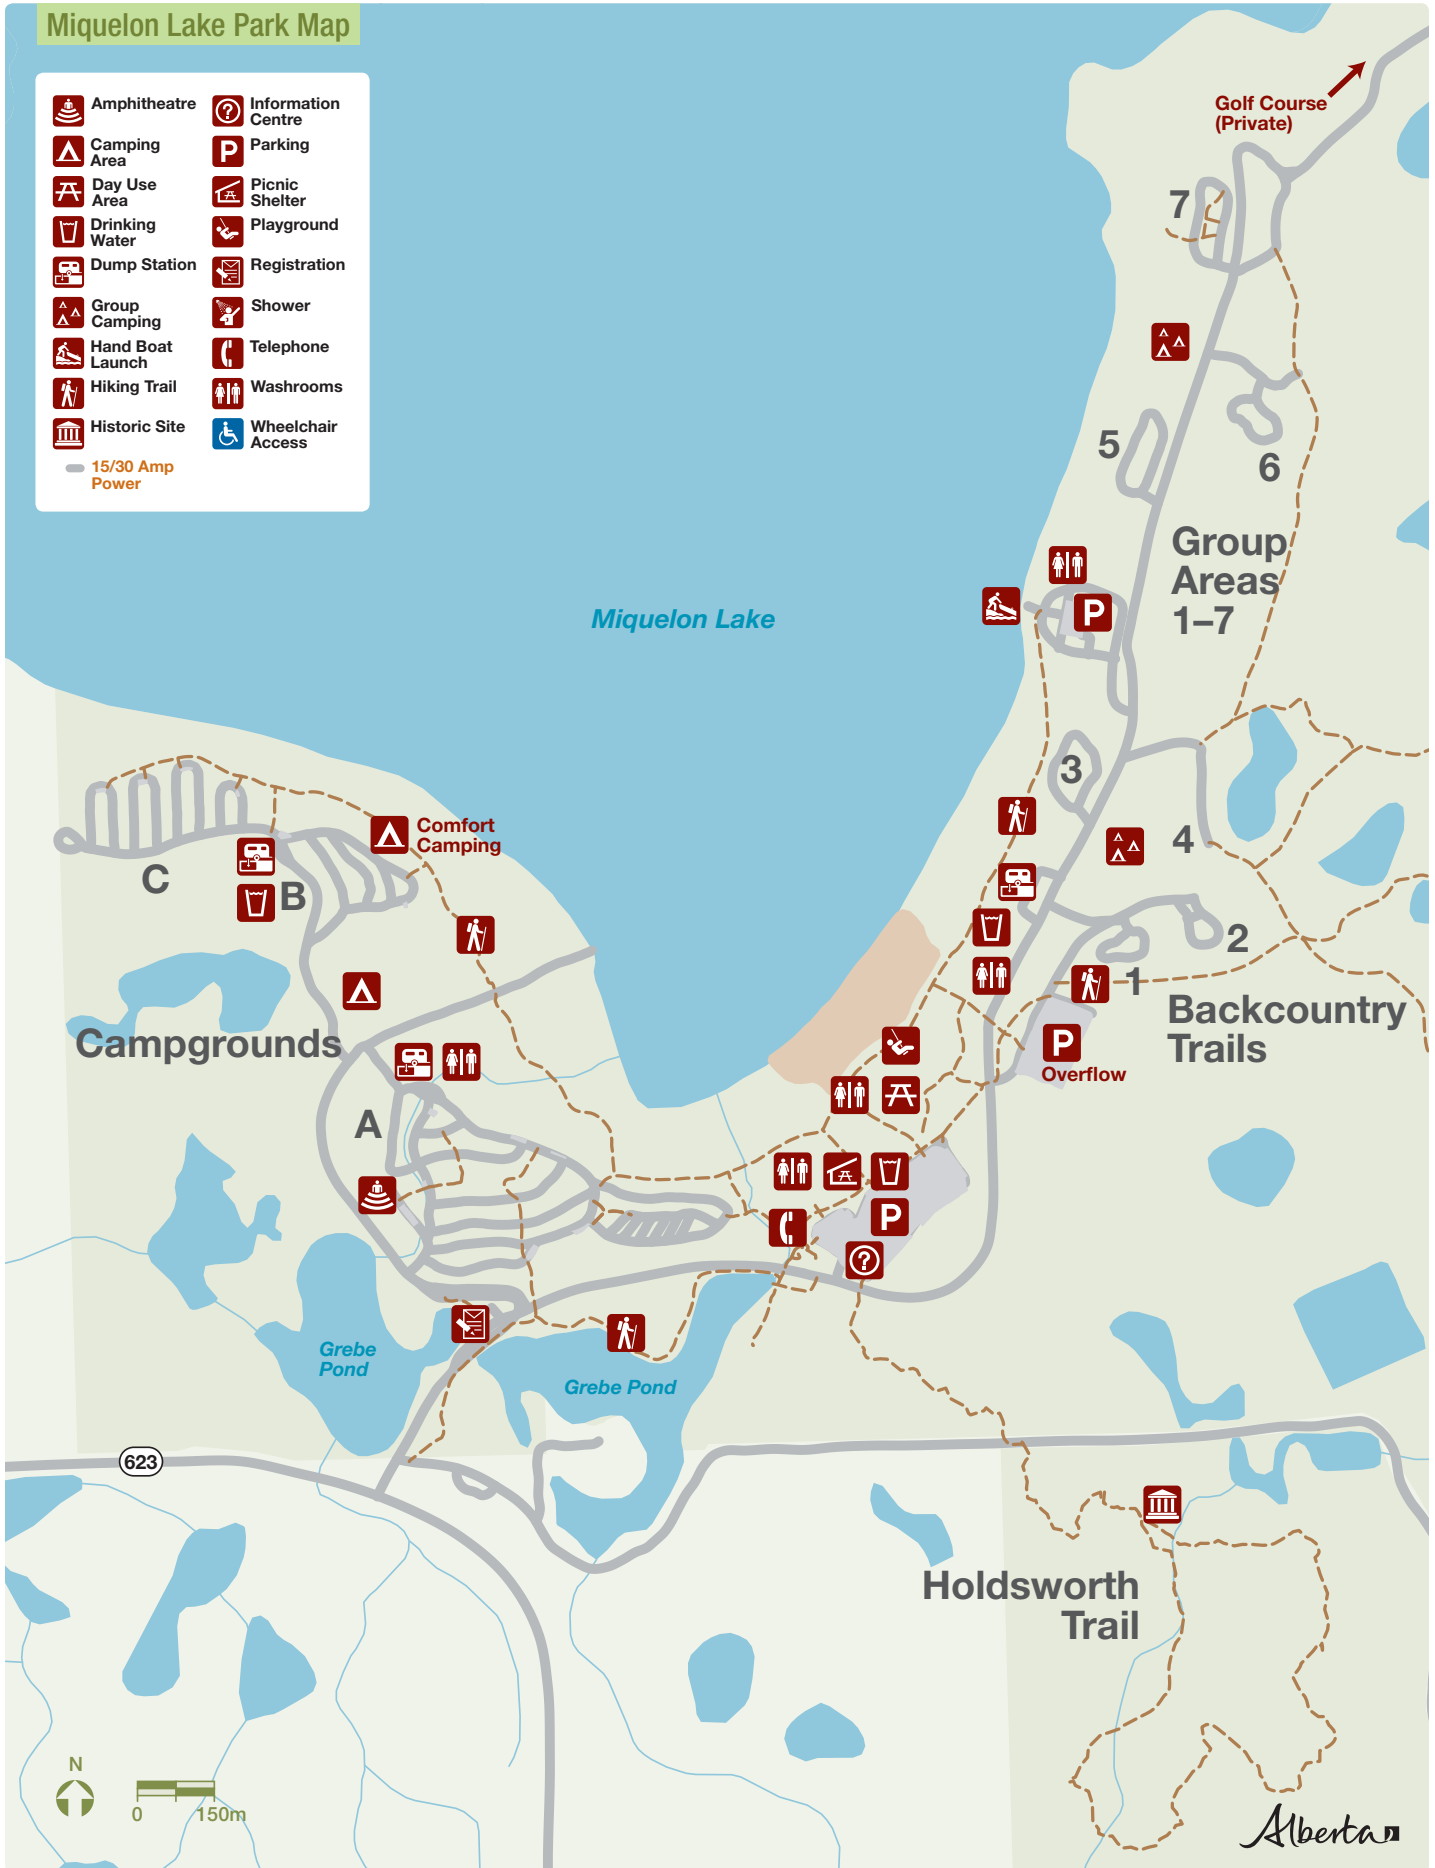

Miquelon Lake Park Map

- | | | | |
|--|------------------|--|--------------------|
| | Amphitheatre | | Information Centre |
| | Camping Area | | Parking |
| | Day Use Area | | Picnic Shelter |
| | Drinking Water | | Playground |
| | Dump Station | | Registration |
| | Group Camping | | Shower |
| | Hand Boat Launch | | Telephone |
| | Hiking Trail | | Washrooms |
| | Historic Site | | Wheelchair Access |
| | 15/30 Amp Power | | |