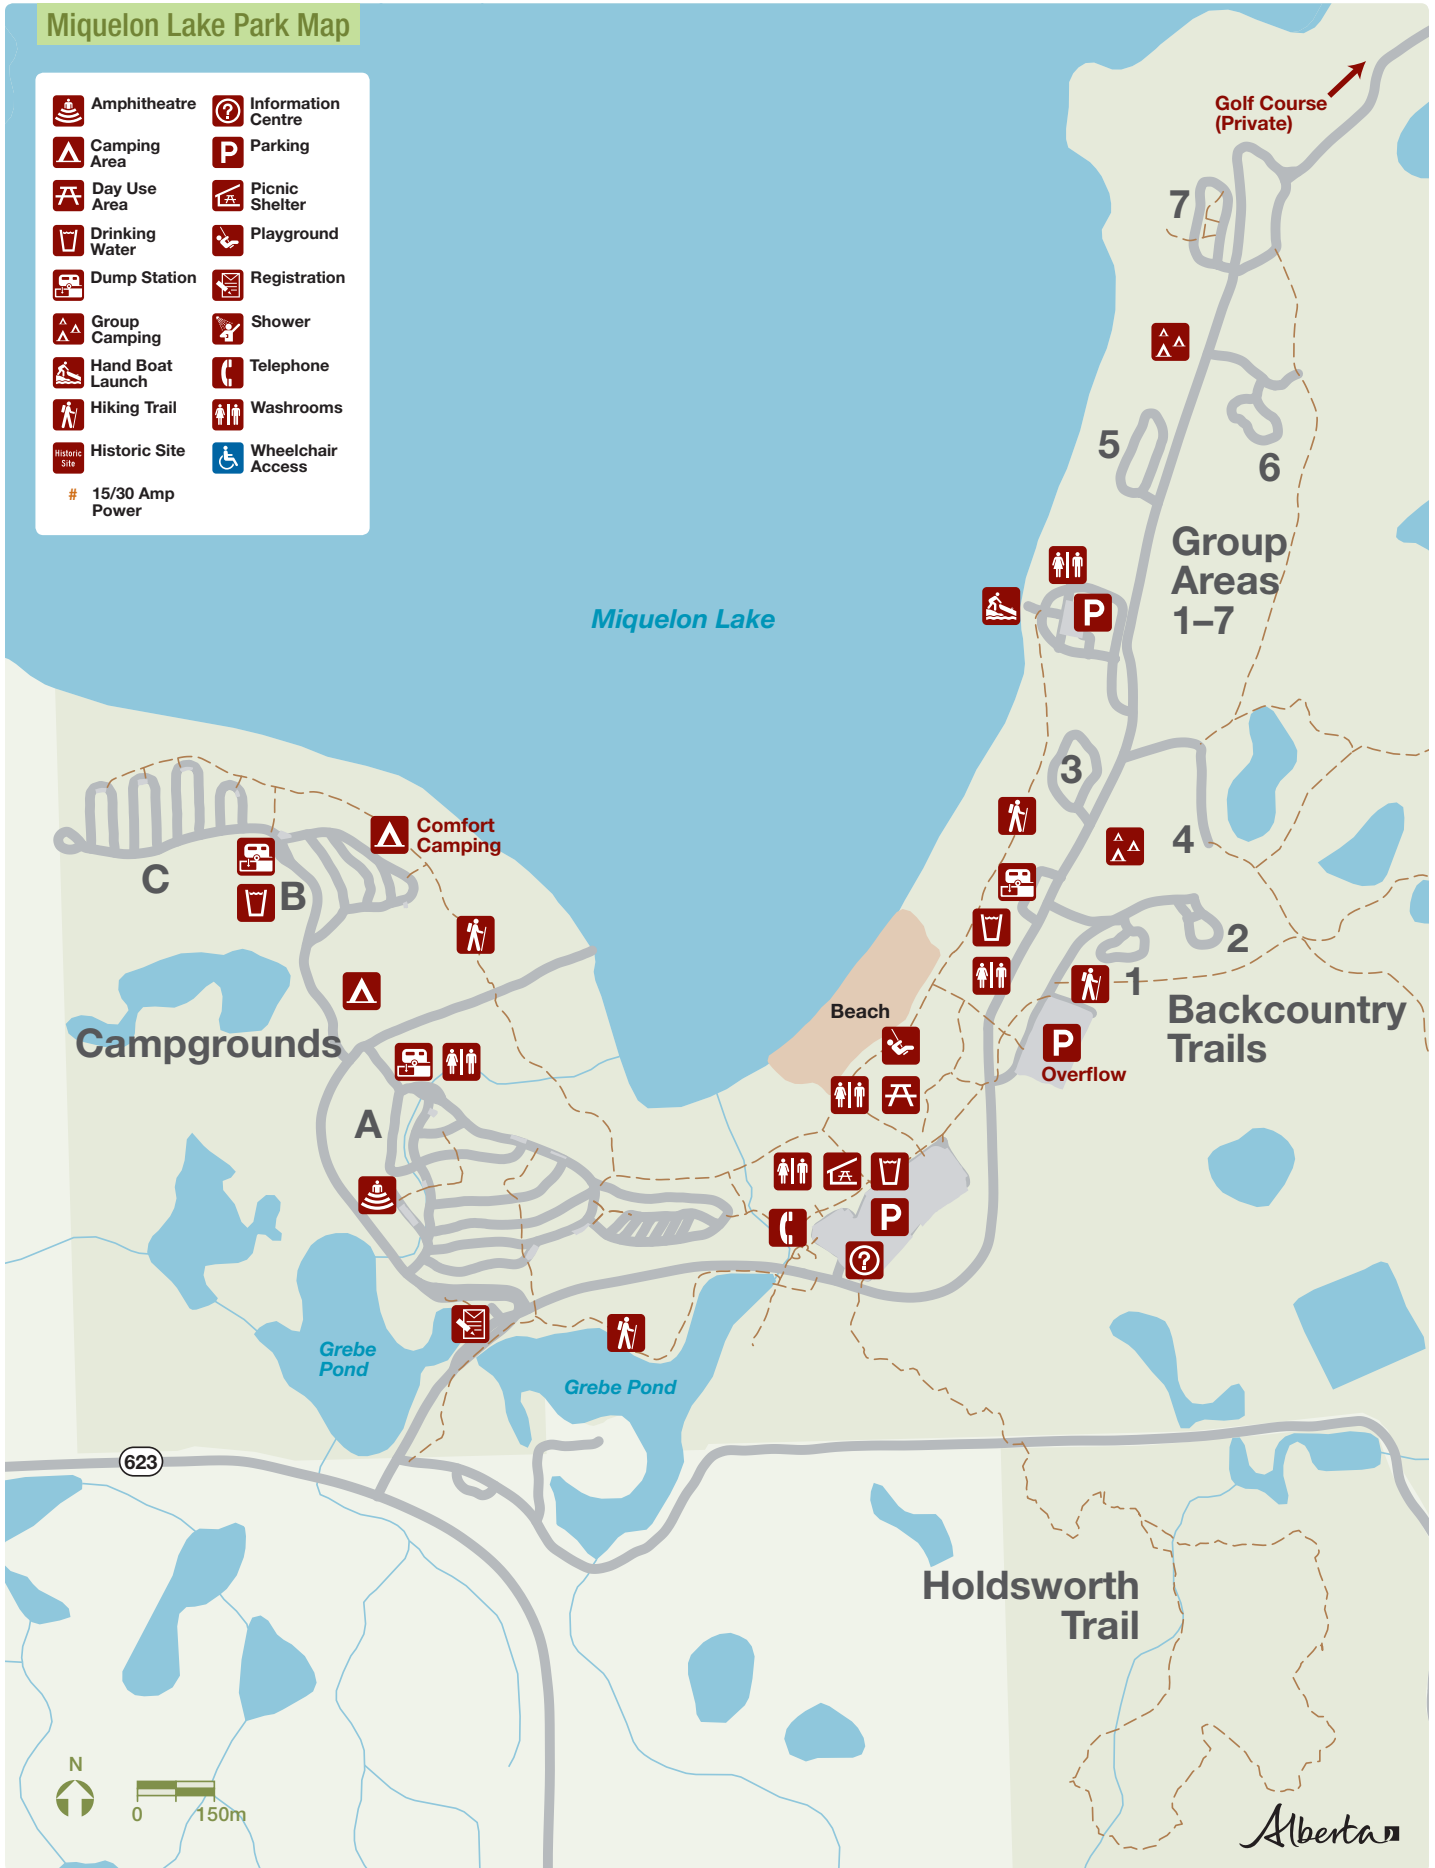

Miquelon Lake Park Map

- |                  |                    |
|------------------|--------------------|
| Amphitheatre     | Information Centre |
| Camping Area     | Parking            |
| Day Use Area     | Picnic Shelter     |
| Drinking Water   | Playground         |
| Dump Station     | Registration       |
| Group Camping    | Shower             |
| Hand Boat Launch | Telephone          |
| Hiking Trail     | Washrooms          |
| Historic Site    | Wheelchair Access  |
- # 15/30 Amp Power