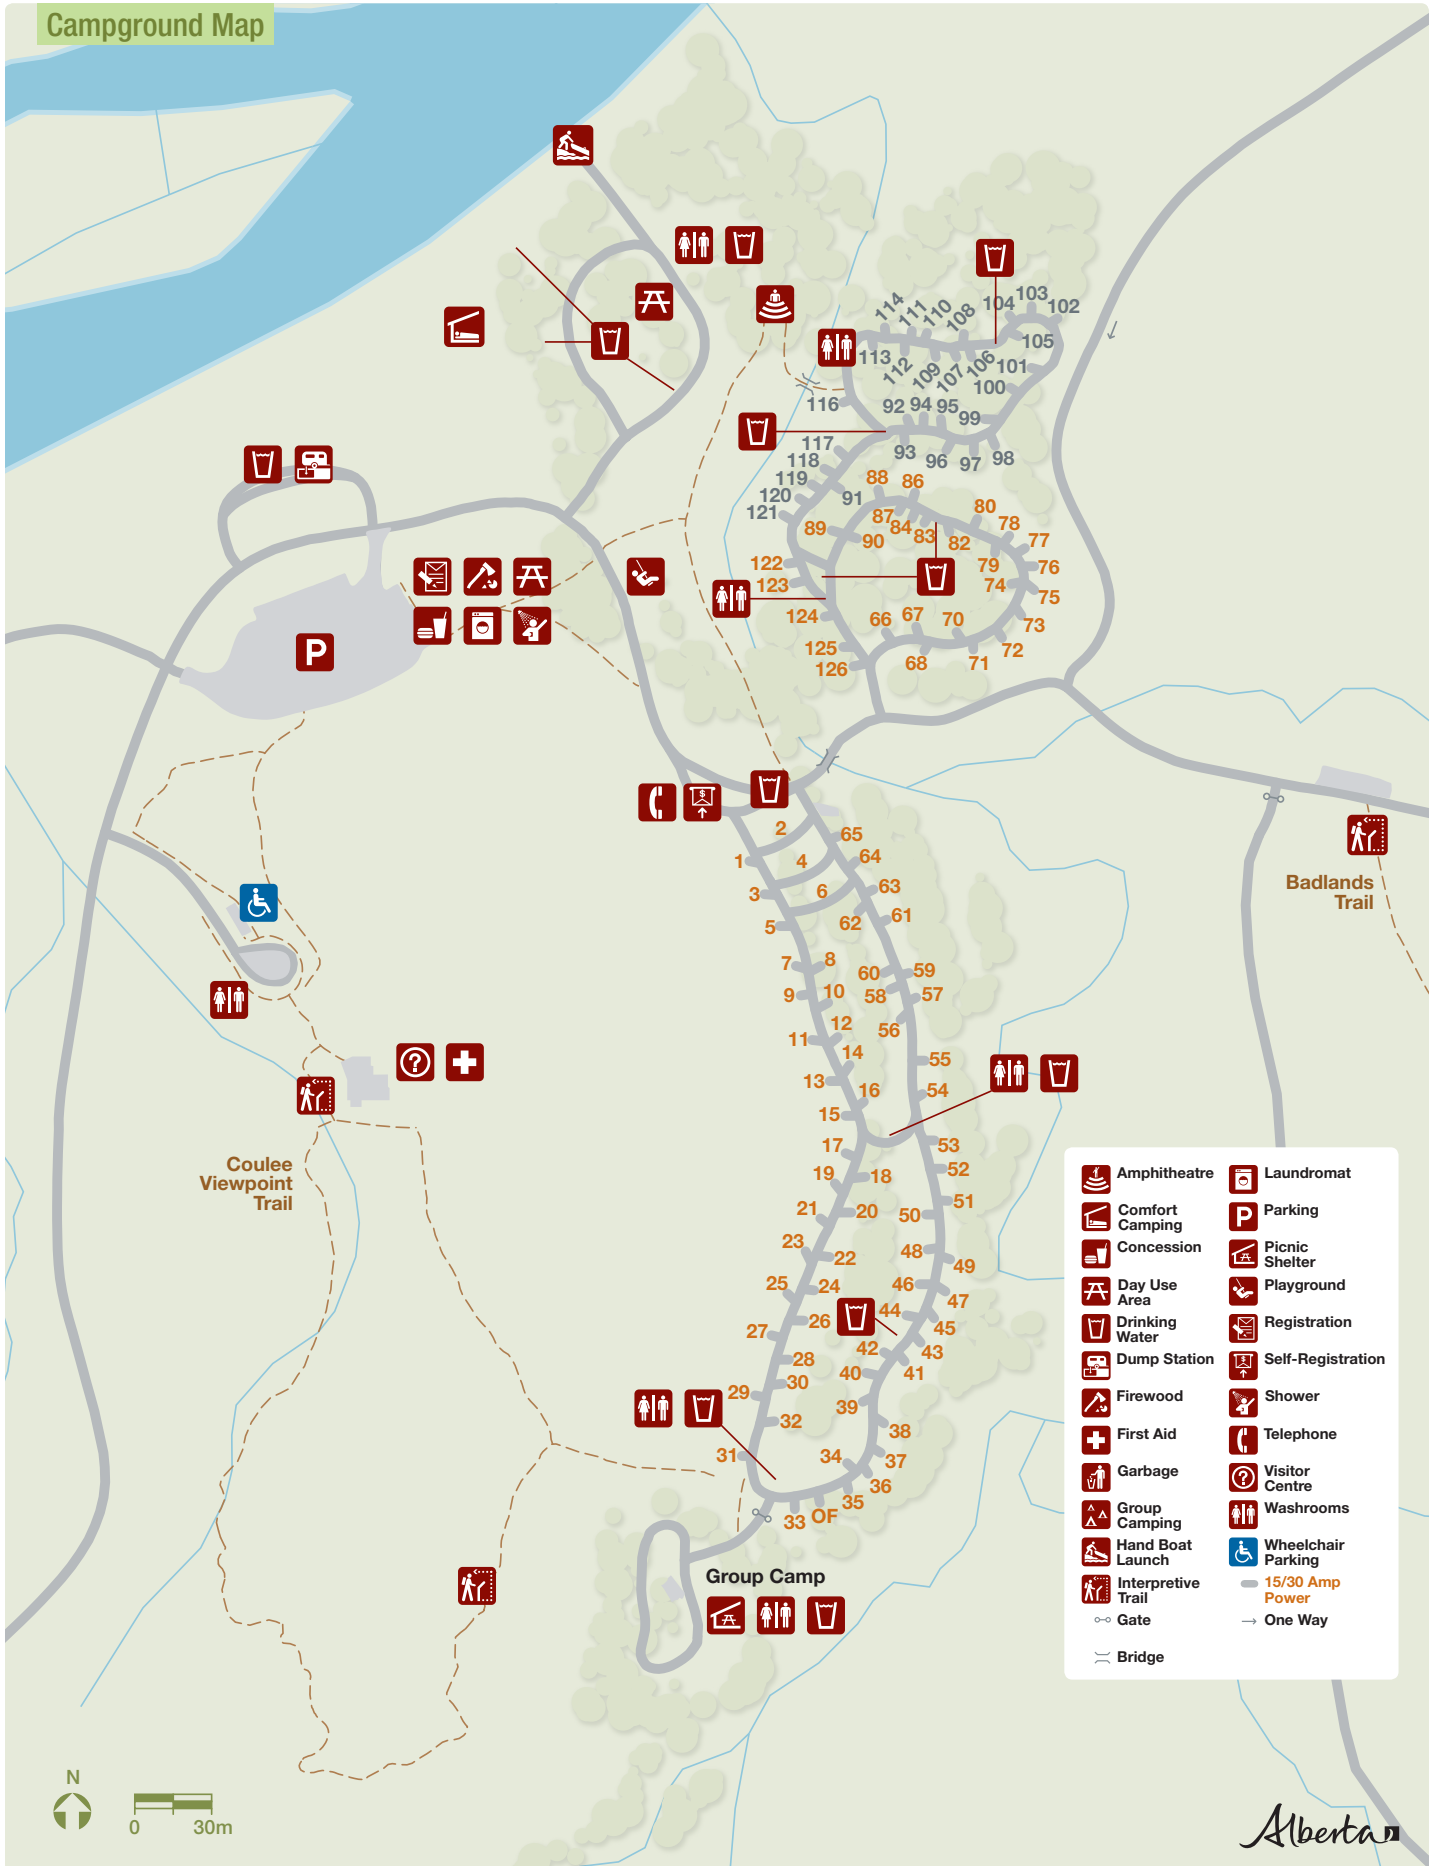

Campground Map

- Amphitheatre
- Comfort Camping
- Concession
- Day Use Area
- Drinking Water
- Dump Station
- Firewood
- First Aid
- Garbage
- Group Camping
- Hand Boat Launch
- Interpretive Trail
- Gate
- Bridge
- Laundromat
- Parking
- Picnic Shelter
- Playground
- Registration
- Self-Registration
- Shower
- Telephone
- Visitor Centre
- Washrooms
- Wheelchair Parking
- 15/30 Amp Power
- One Way