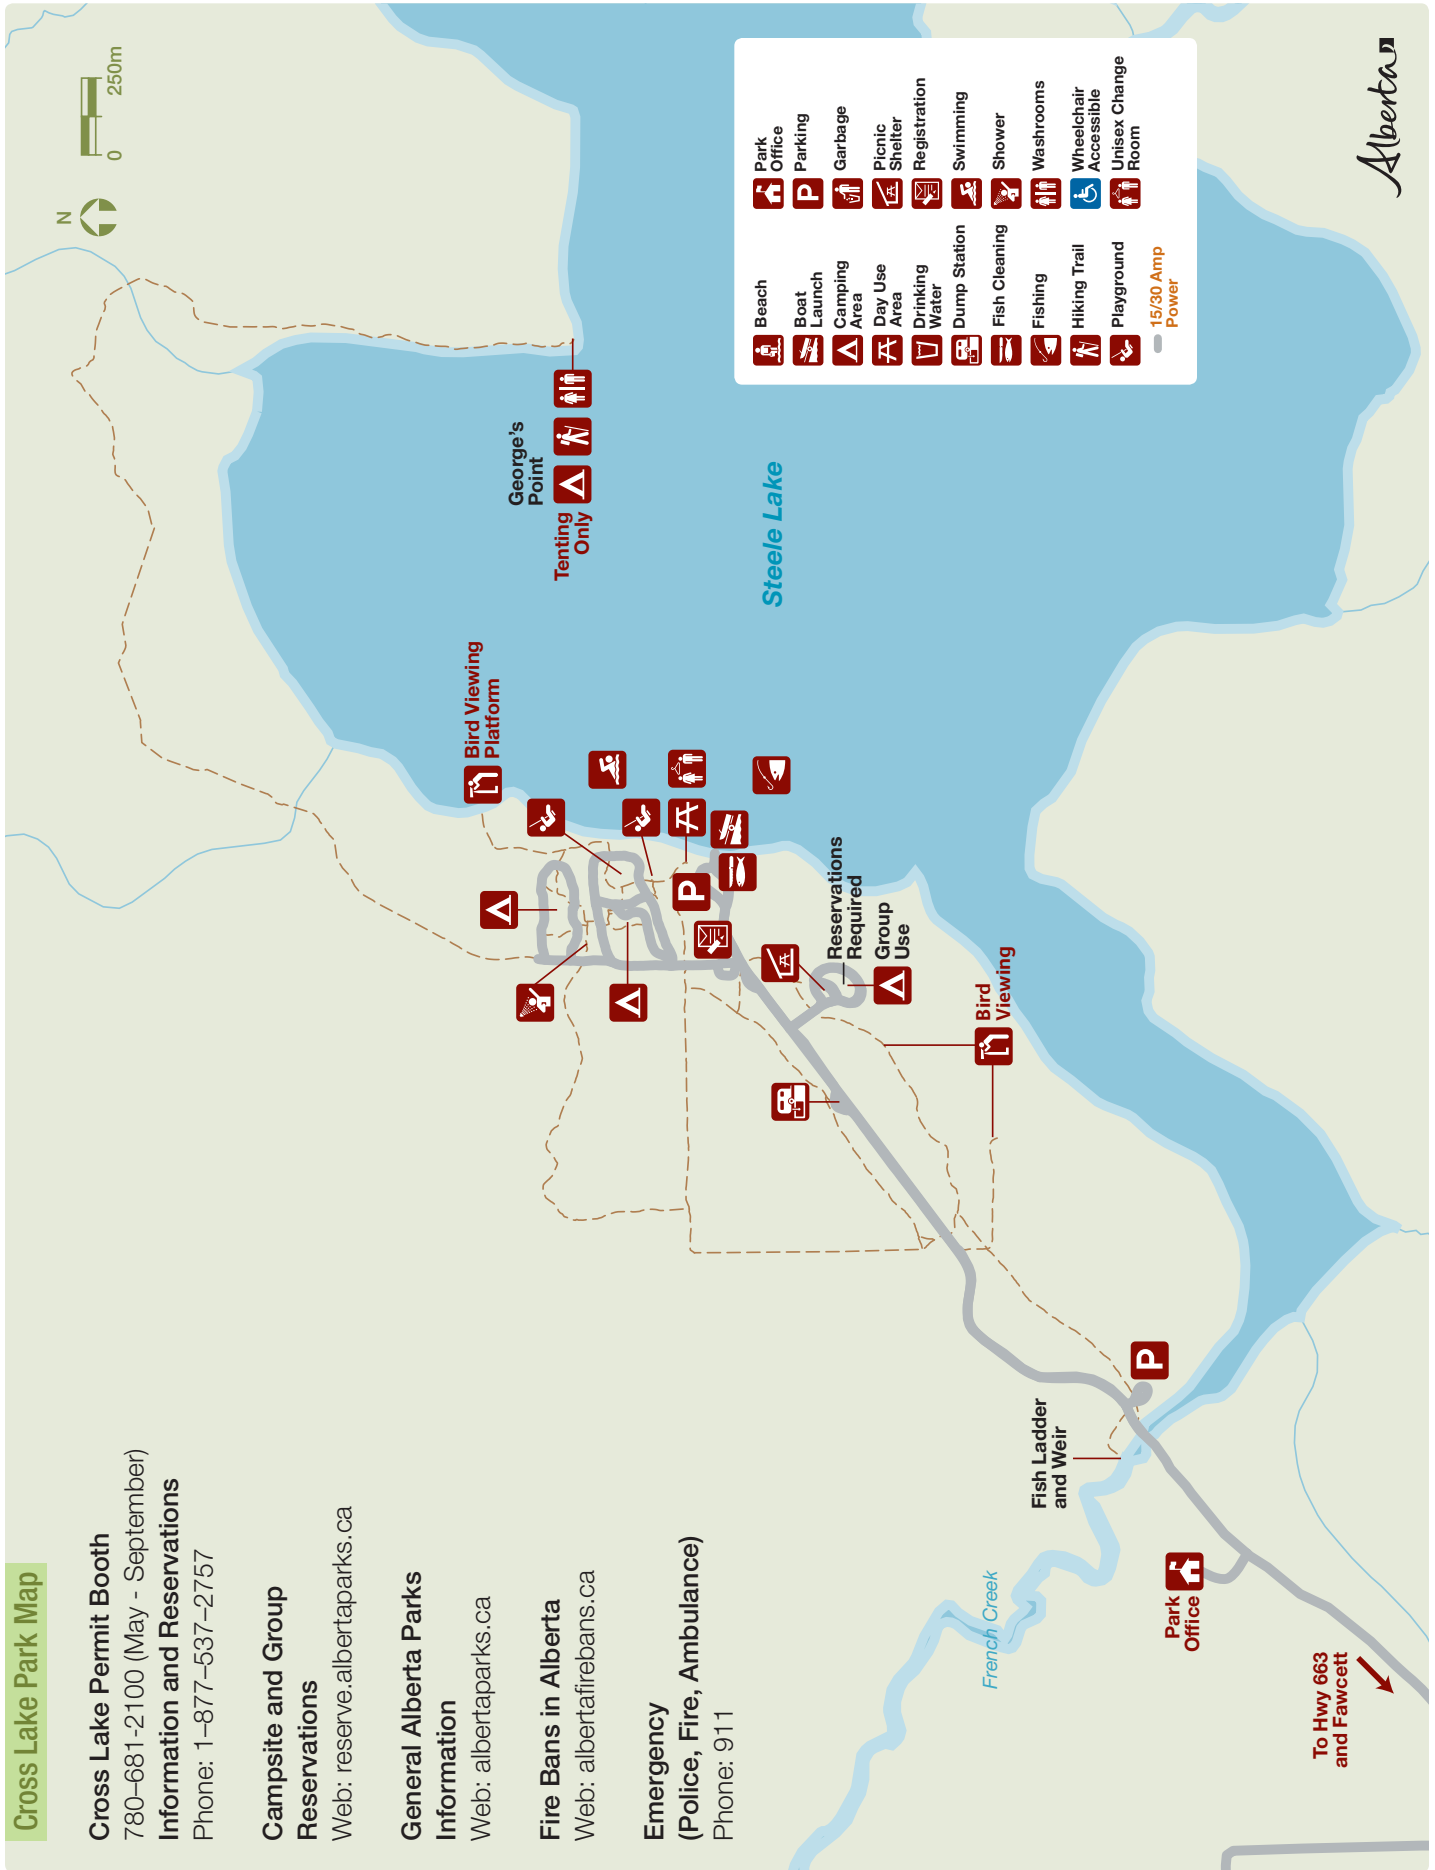

Cross Lake Campground Map

To Hwy 663 and Fawcett