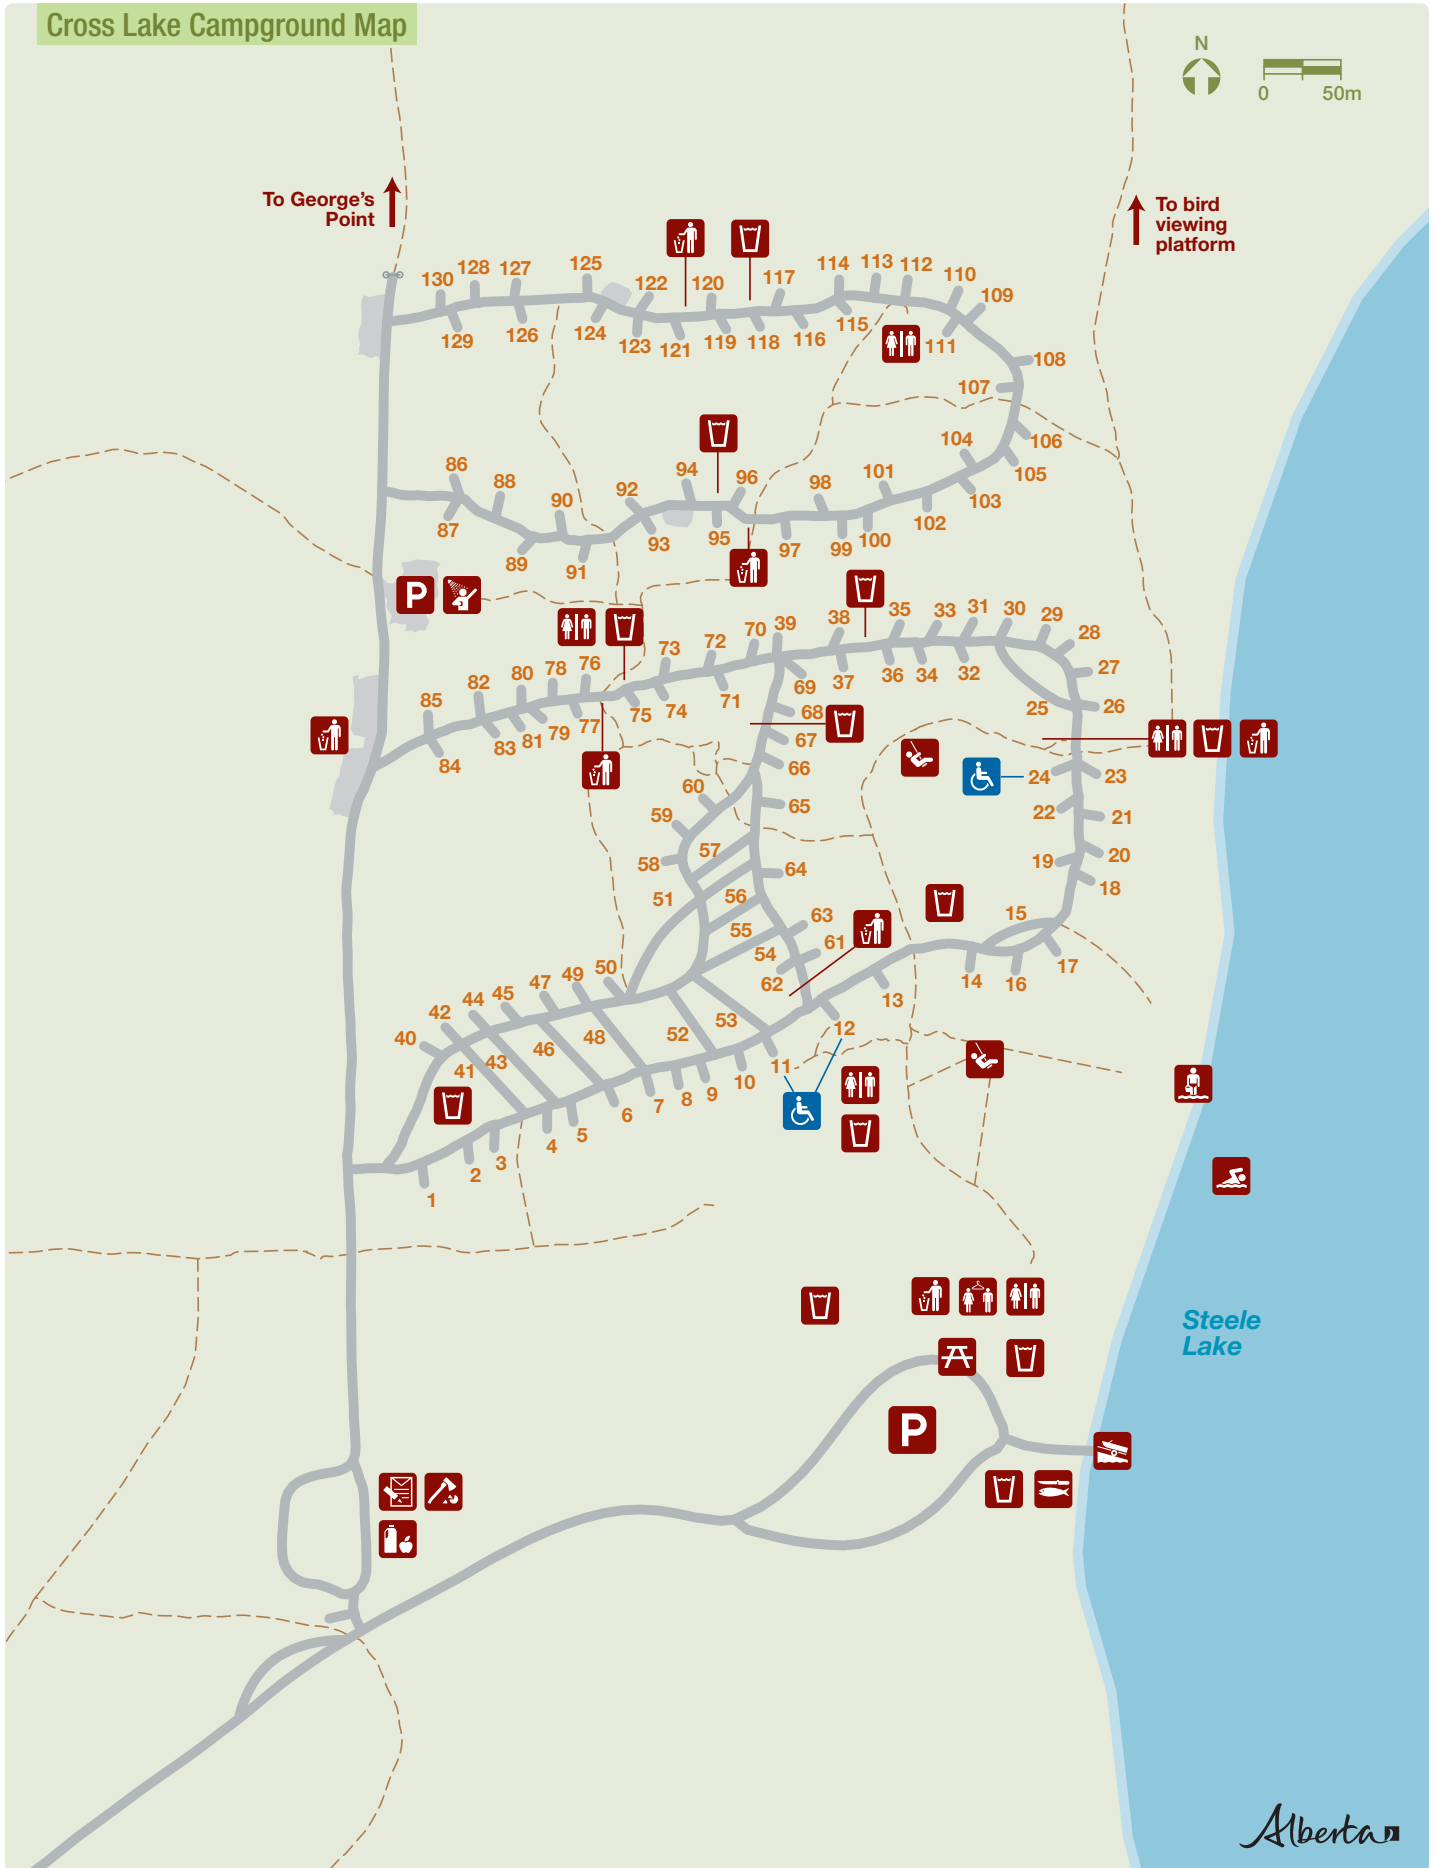

Cross Lake Campground Map

To Hwy 663 and Fawcett