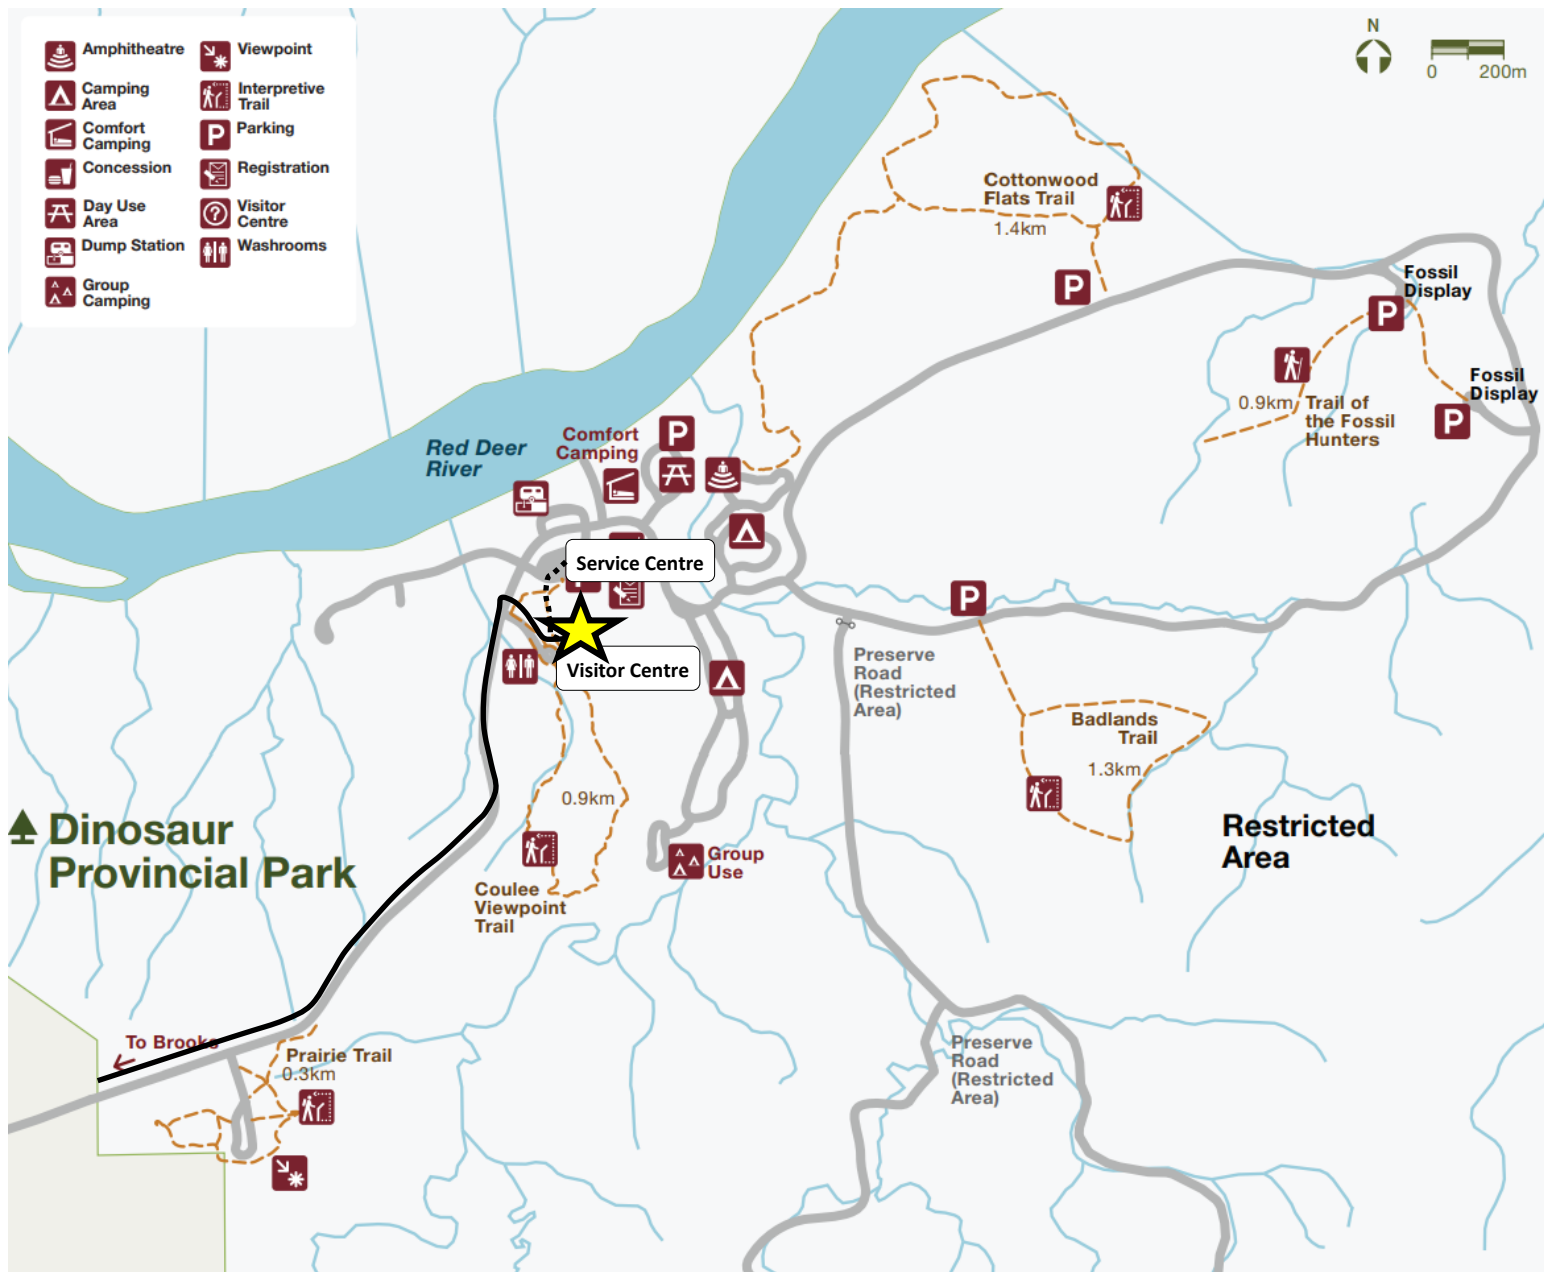

Explorer's Bus Tour

Dinosaur Provincial Park

Tour at a Glance:

Length	2 hrs
Difficulty	Easy, 500 m over uneven ground, not accessible
Ages	All ages
Type	Palaeontology and History focus

Dinosaur Provincial Park is **NOT located in or near Drumheller, AB**. The Park is located 48 km northeast of Brooks, AB (approximately 2 hours from Drumheller)

Park Map

Navigating to the tour Meeting Location

Please note:

This tour depart from the Visitor Centre bus loop. Please park at the **Service Centre** (down the hill to the right) and follow the gravel path back up—it's a quick 2-minute walk.