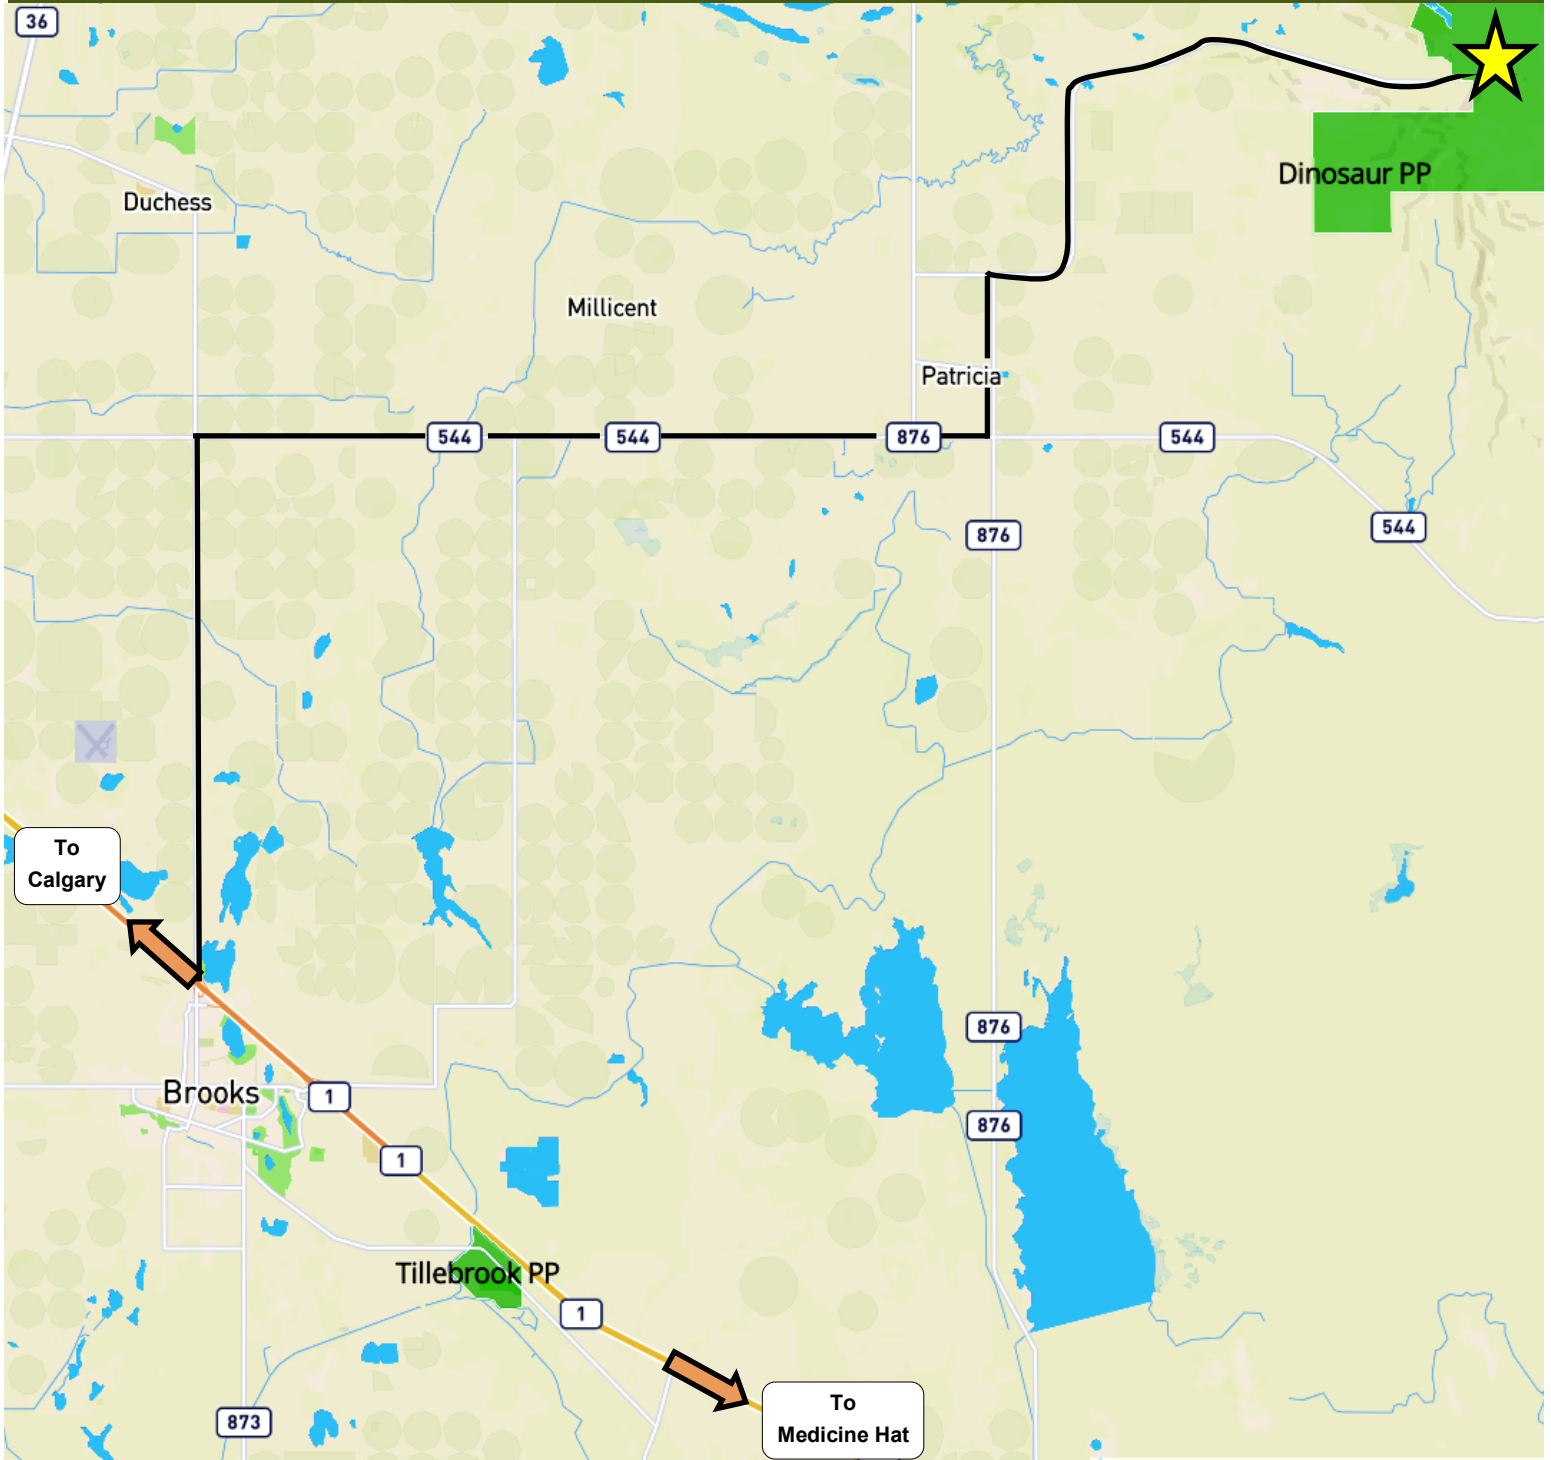

Area Map

Navigating to Dinosaur Provincial Park

Please note: The Park is not located in Drumheller, AB. Please enter **Dinosaur Provincial Park** into your GPS system or use the following map.