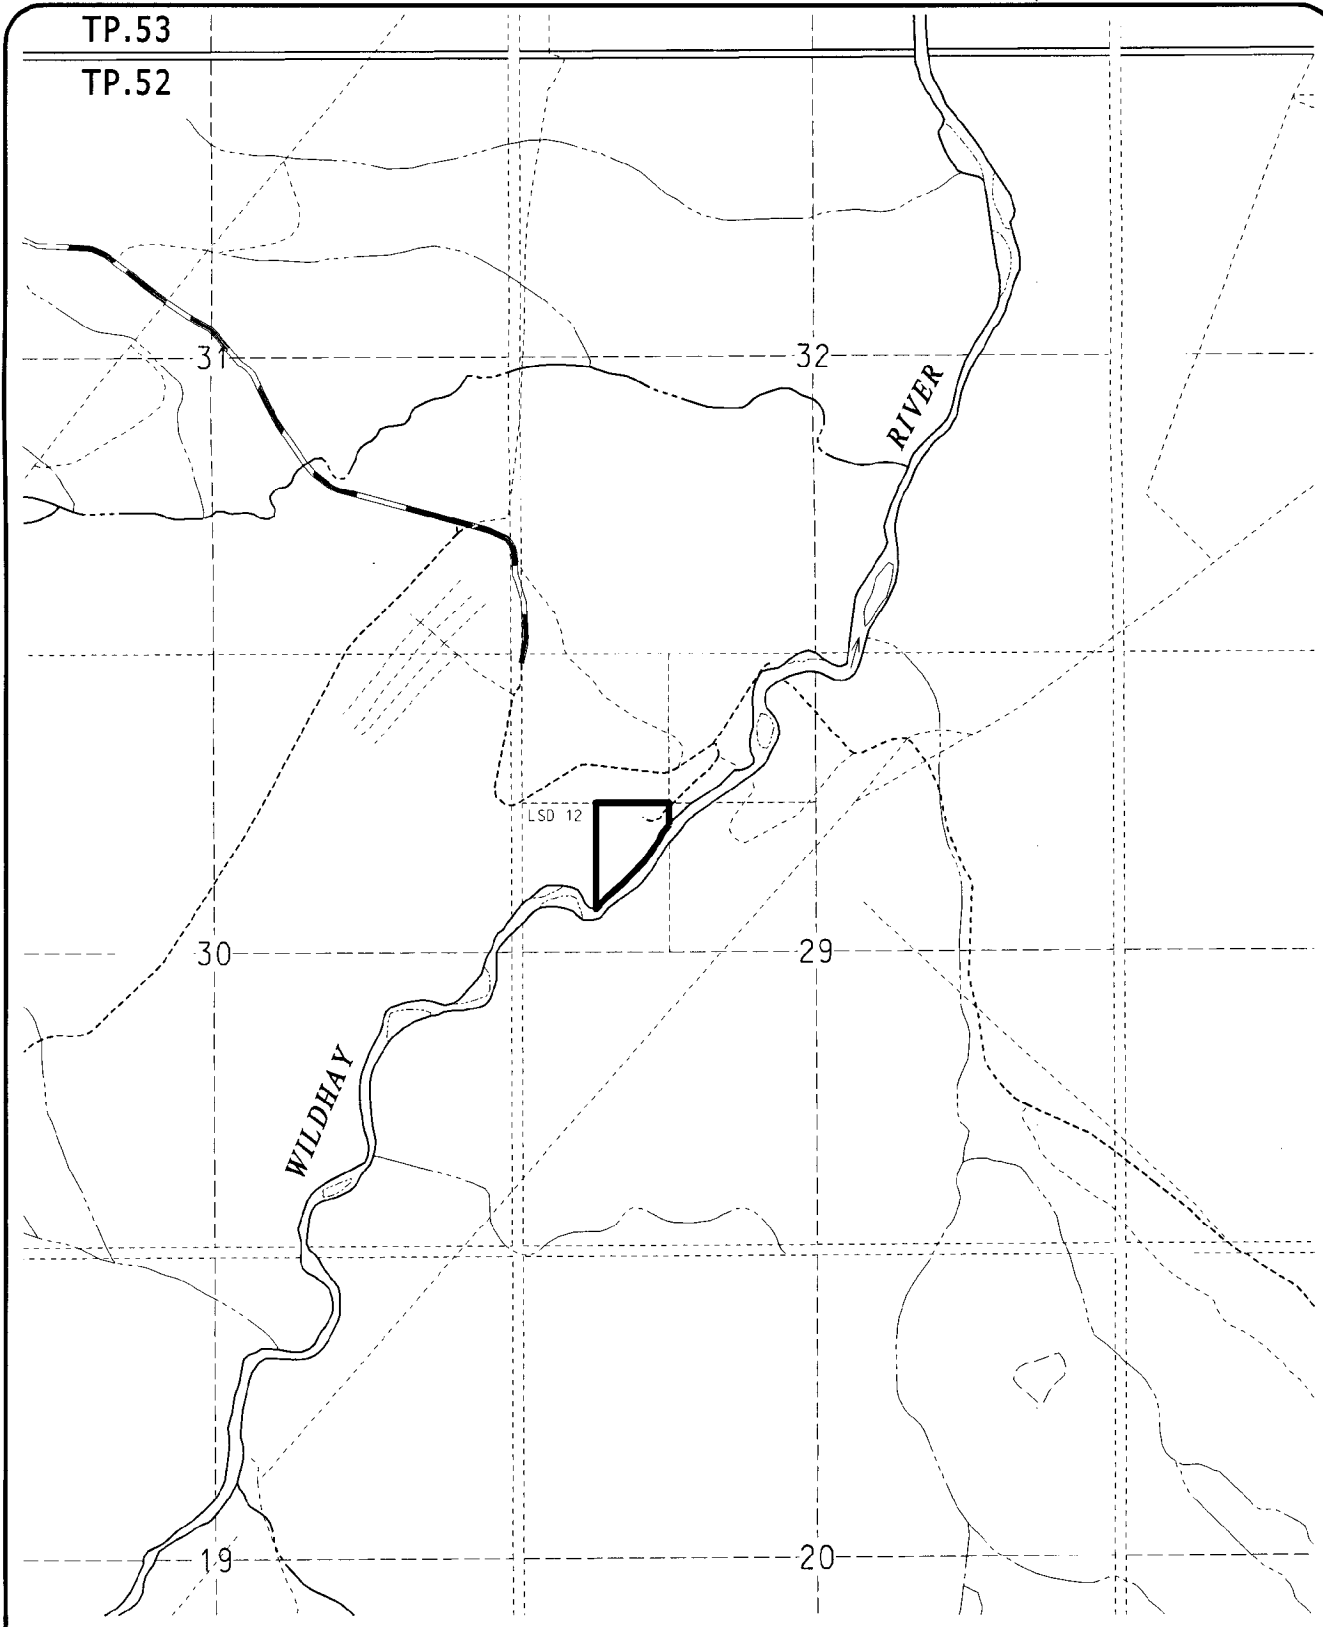

TP.53

TP.52

Area 9.02 Ac. 3.65 Ha	<p align="center">DEPARTMENT OF ENVIRONMENT Parks and Protected Areas Division</p> <p align="center">PLAN SHOWING WILDHAY PROVINCIAL RECREATION AREA IN TOWNSHIP 52, RANGE 27 WEST OF THE FIFTH MERIDIAN</p>	Scale 1:20 000
O.C. Number 7/98		Date MAR. 08, 1999
Graphic File WILDHAY		Drawn by LAC
Remarks	RECREATION AREA BOUNDARY SHOWN THUS 	Digital data: 1:20 000 83f12sw Supplied by Resource Data Division, 1996 NAD 27

Wildhay Provincial Recreation Area

In Township 52, Range 27, West of the 5th Meridian:

All those portions of what would be if surveyed under the present system of Alberta Land Surveys, the east half of legal subdivision 12 of Section 29 lying north of the left bank of the Wildhay River.